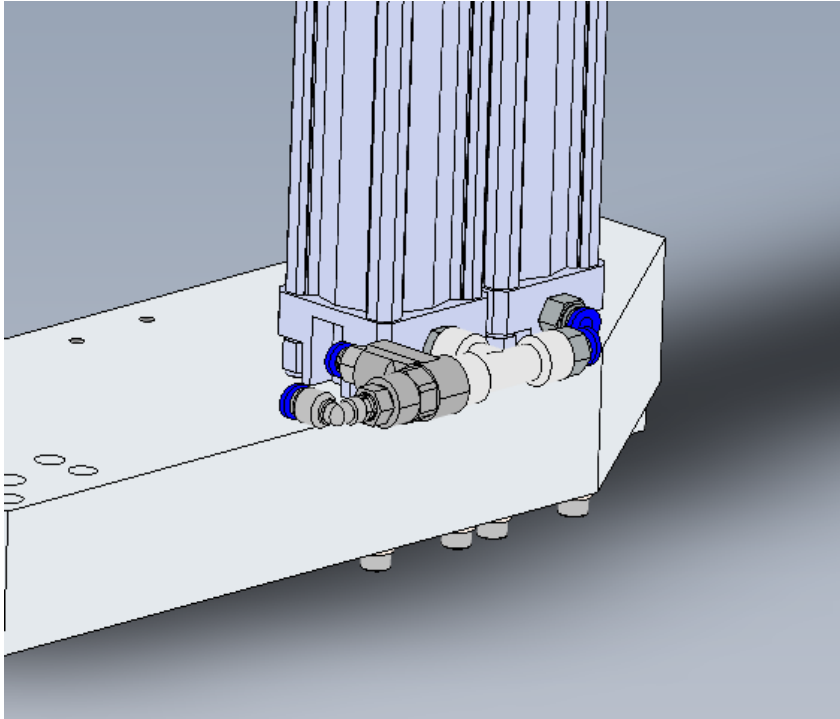

Fichier:R0015314 Fit Z Axis Drive components Screenshot 2023-10-25 124000.png

No higher resolution available.


R0015314_Fit_Z_Axis_Drive_components_Screenshot_2023-10-25_124000

File history

Click on a date/time to view the file as it appeared at that time.

	Date/Time	Thumbnail	Dimensions	User	Comment
current	14:49, 25 October 2023		564 × 481 (55 KB)	Gareth Green (talk contribs)	R0015314_Fit_Z_Axis_Drive_components_Screenshot_2023-10-25_124000

Horizontal resolution	37.79 dpc
Vertical resolution	37.79 dpc