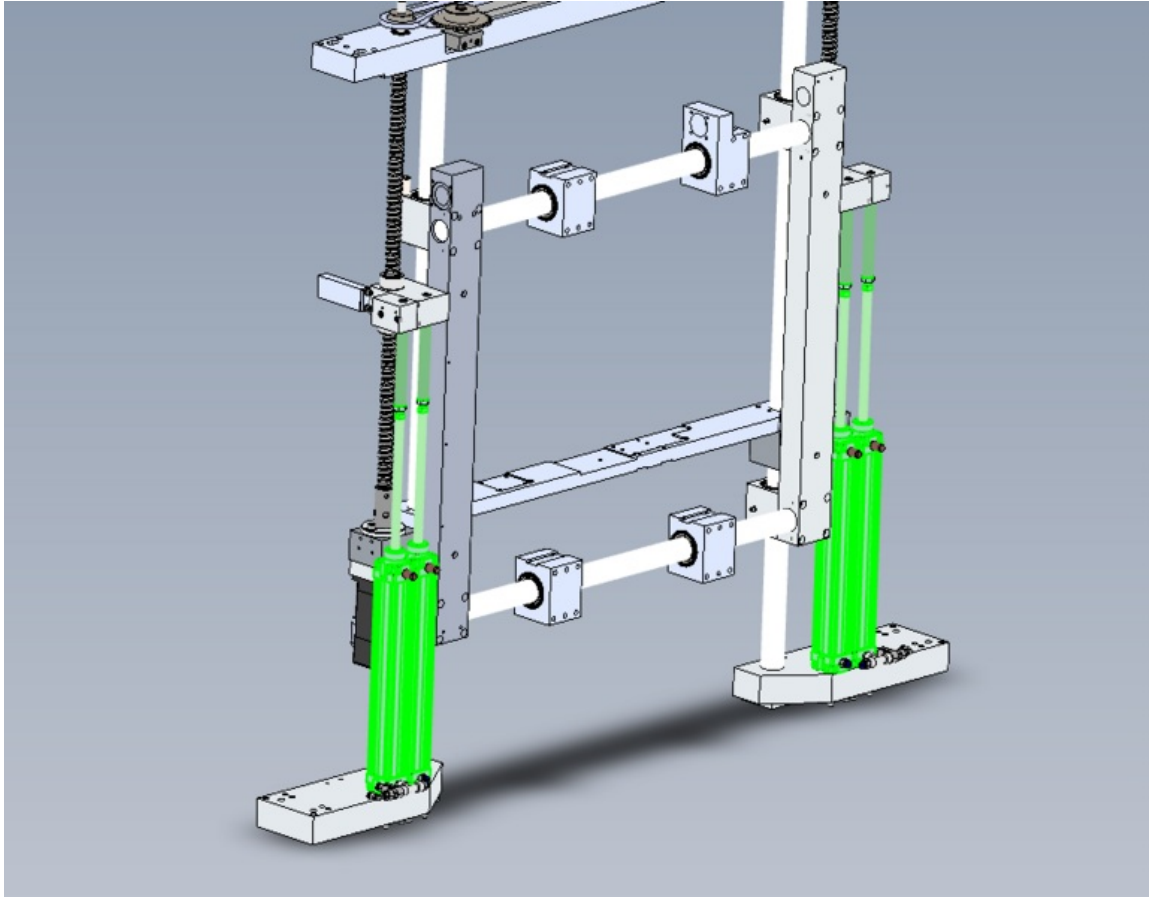

Fichier:R0015314 Fit Z Axis Drive components Screenshot 2023-10-25 123950.png



R0015314_Fit_Z_Axis_Drive_components_Screenshot_2023-10-25_123950

File history

Click on a date/time to view the file as it appeared at that time.

	Date/Time	Thumbnail	Dimensions	User	Comment
current	14:49, 25 October 2023		885 × 689 (67 KB)	Gareth Green (talk contribs)	R0015314_Fit_Z_Axis_Drive_components_Screenshot_2023-10-25_123950

You cannot overwrite this file.

File usage

The following page links to this file:

R0015314 Fit Z Axis Drive components

Metadata

This file contains additional information, probably added from the digital camera or scanner used to create or digitize it. If the file has been modified from its original state, some details may not fully reflect the modified file.

Horizontal resolution	37.79 dpc
Vertical resolution	37.79 dpc