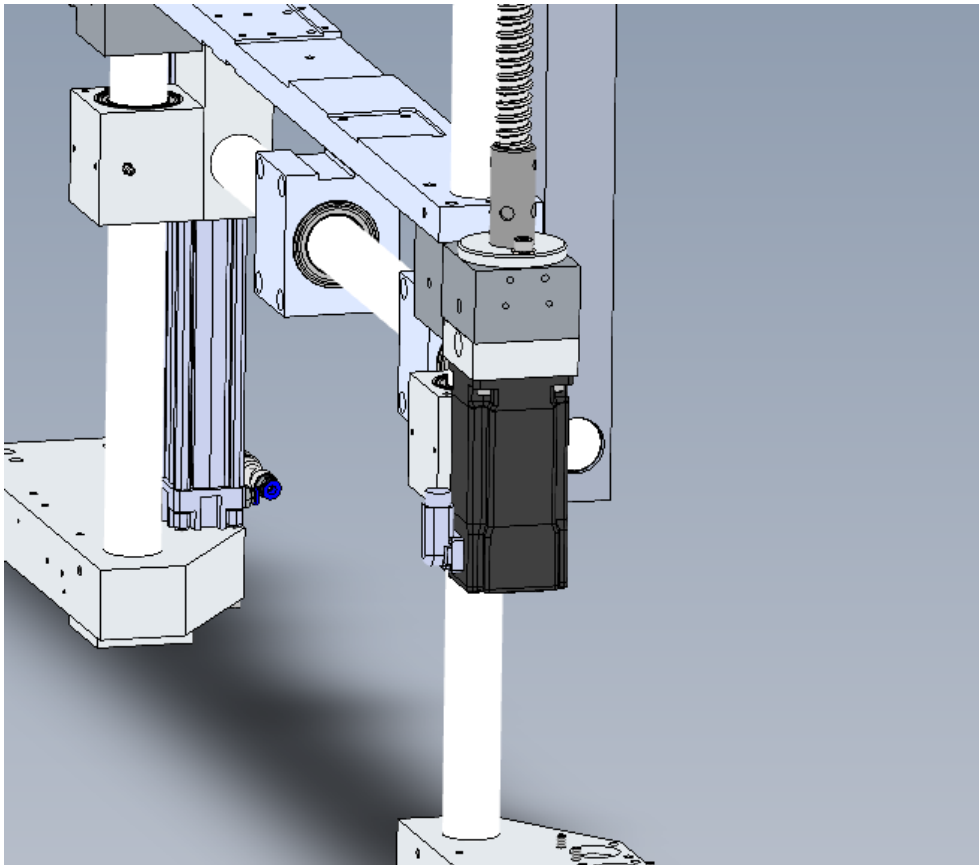

Fichier:R0015314 Fit Z Axis Drive components Screenshot 2023-10-25 115819.png

No higher resolution available.


R0015314_Fit_Z_Axis_Drive_components_Screenshot_2023-10-25_115819

File history

Click on a date/time to view the file as it appeared at that time.

	Date/Time	Thumbnail	Dimensions	User	Comment
current	12:58, 25 October 2023		658 × 576 (63 KB)	Gareth Green (talk contribs)	R0015314_Fit_Z_Axis_Drive_components_Screenshot_2023-10-25_115819

You cannot overwrite this file.

File usage

The following page links to this file:

R0015314 Fit Z Axis Drive components

Metadata

This file contains additional information, probably added from the digital camera or scanner used to create or digitize it. If the file has been modified from its original state, some details may not fully reflect the modified file.

Horizontal resolution	37.79 dpc
Vertical resolution	37.79 dpc