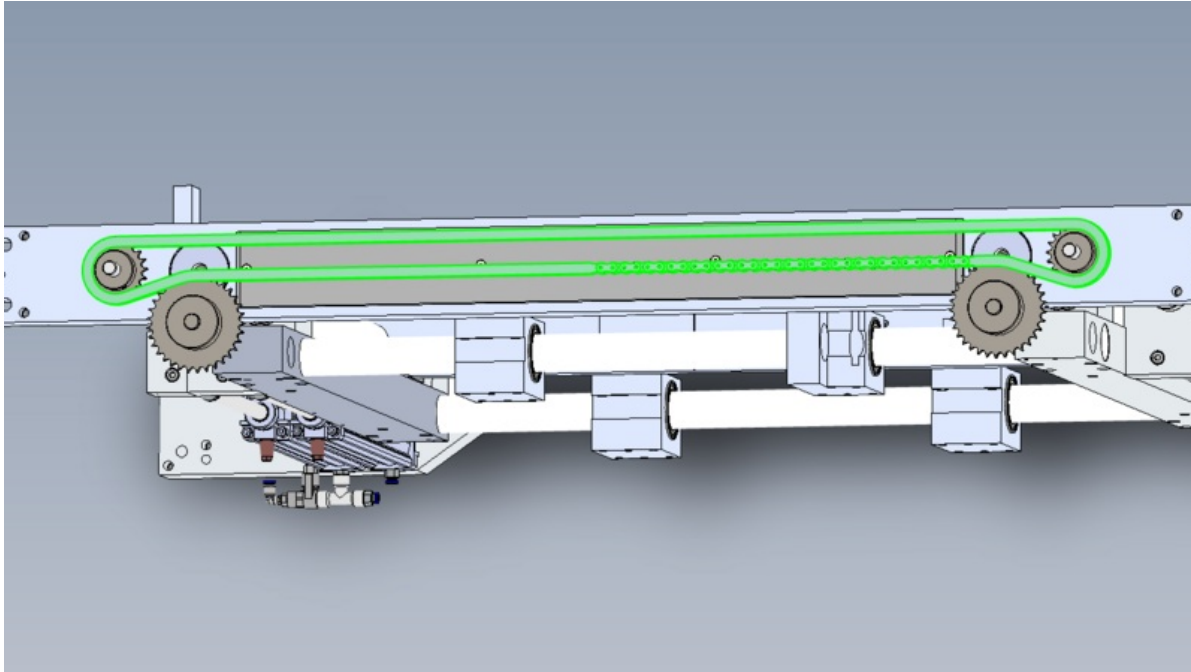

Fichier:R0015314 Fit Z Axis Drive components Screenshot 2023-10-25 105308.png



R0015314_Fit_Z_Axis_Drive_components_Screenshot_2023-10-25_105308

File history

Click on a date/time to view the file as it appeared at that time.

	Date/Time	Thumbnail	Dimensions	User	Comment
current	11:53, 25 October 2023		1,218 × 687 (91 KB)	Gareth Green (talk contribs)	R0015314_Fit_Z_Axis_Drive_components_Screenshot_2023-10-25_105308

You cannot overwrite this file.

File usage

The following page links to this file:

R0015314 Fit Z Axis Drive components

Metadata

This file contains additional information, probably added from the digital camera or scanner used to create or digitize it. If the file has been modified from its original state, some details may not fully reflect the modified file.

Horizontal resolution	37.79 dpc
Vertical resolution	37.79 dpc