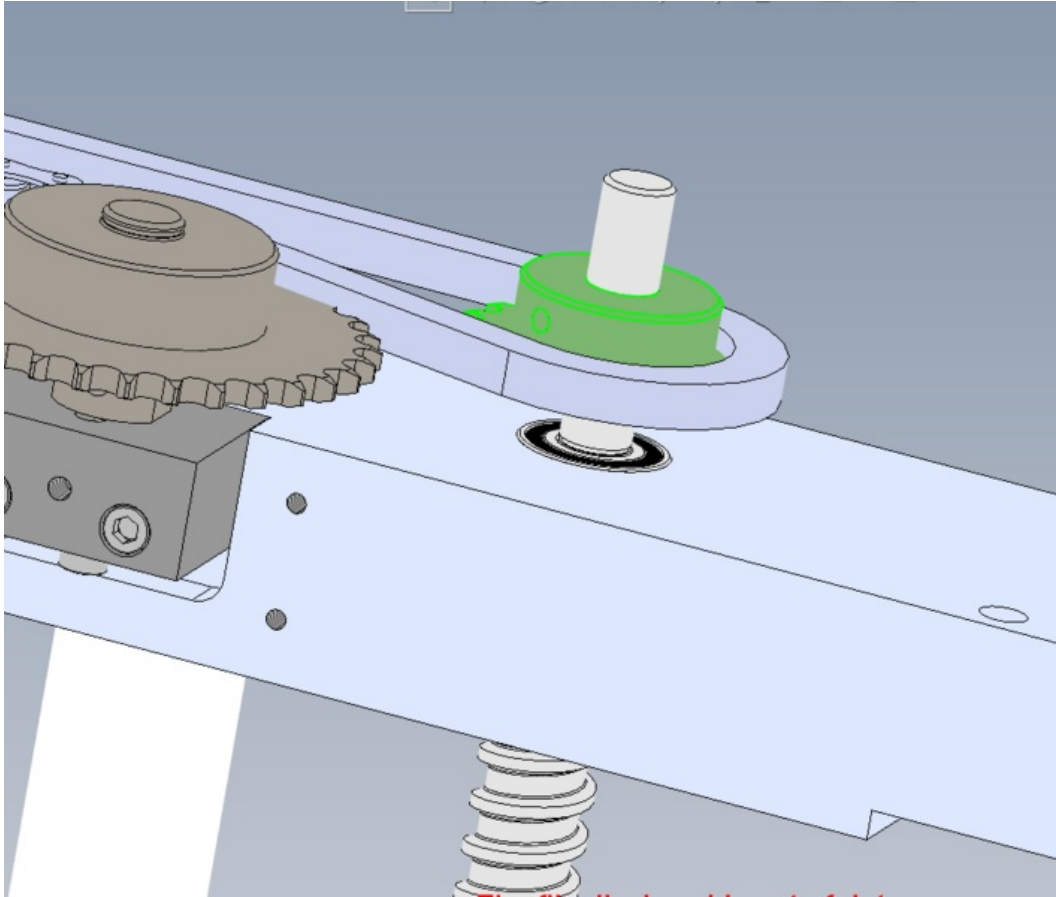

# Fichier:R0015314 Fit Z Axis Drive components Screenshot 2023-10-25 105003.png



R0015314\_Fit\_Z\_Axis\_Drive\_components\_Screenshot\_2023-10-25\_105003

## File history

Click on a date/time to view the file as it appeared at that time.

	Date/Time	Thumbnail	Dimensions	User	Comment
current	11:50, 25 October 2023		924 × 780 (34 KB)	Gareth Green (talk   contribs)	R0015314_Fit_Z_Axis_Drive_components_Screenshot_2023-10-25_105003

Horizontal resolution	37.79 dpc
Vertical resolution	37.79 dpc