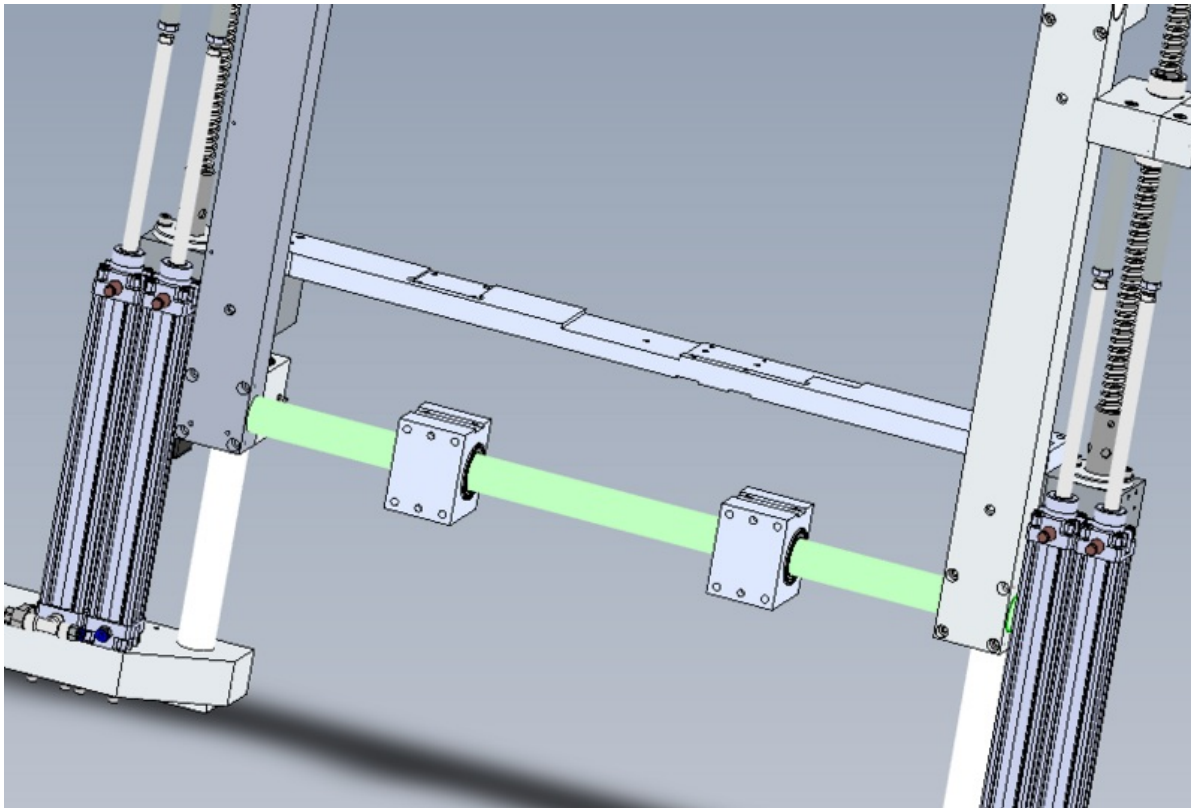

# Fichier:R0015314 Fit Z Axis Drive components Screenshot 2023-10-25 104603.png



R0015314\_Fit\_Z\_Axis\_Drive\_components\_Screenshot\_2023-10-25\_104603

## File history

Click on a date/time to view the file as it appeared at that time.

	Date/Time	Thumbnail	Dimensions	User	Comment
current	11:46, 25 October 2023		841 × 566 (68 KB)	Gareth Green (talk   contribs)	R0015314_Fit_Z_Axis_Drive_components_Screenshot_2023-10-25_104603

Horizontal resolution	37.79 dpc
Vertical resolution	37.79 dpc