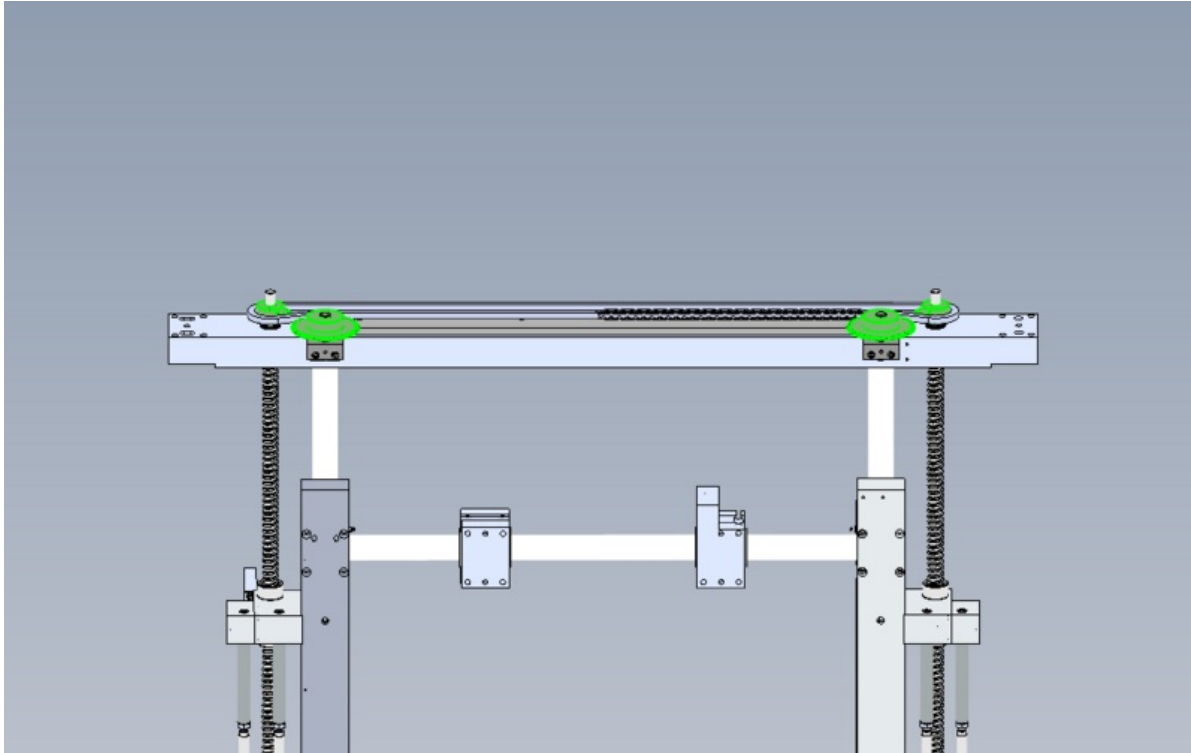

Fichier:R0015314 Fit Z Axis Drive components Screenshot 2023-10-25 104152.png



R0015314_Fit_Z_Axis_Drive_components_Screenshot_2023-10-25_104152

File history

Click on a date/time to view the file as it appeared at that time.

	Date/Time	Thumbnail	Dimensions	User	Comment
current	11:41, 25 October 2023		1,028 × 646 (24 KB)	Gareth Green (talk contribs)	R0015314_Fit_Z_Axis_Drive_components_Screenshot_2023-10-25_104152

You cannot overwrite this file.

File usage

The following page links to this file:

[R0015314 Fit Z Axis Drive components](#)

Metadata

This file contains additional information, probably added from the digital camera or scanner used to create or digitize it. If the file has been modified from its original state, some details may not fully reflect the modified file.

Horizontal resolution	37.79 dpc
Vertical resolution	37.79 dpc