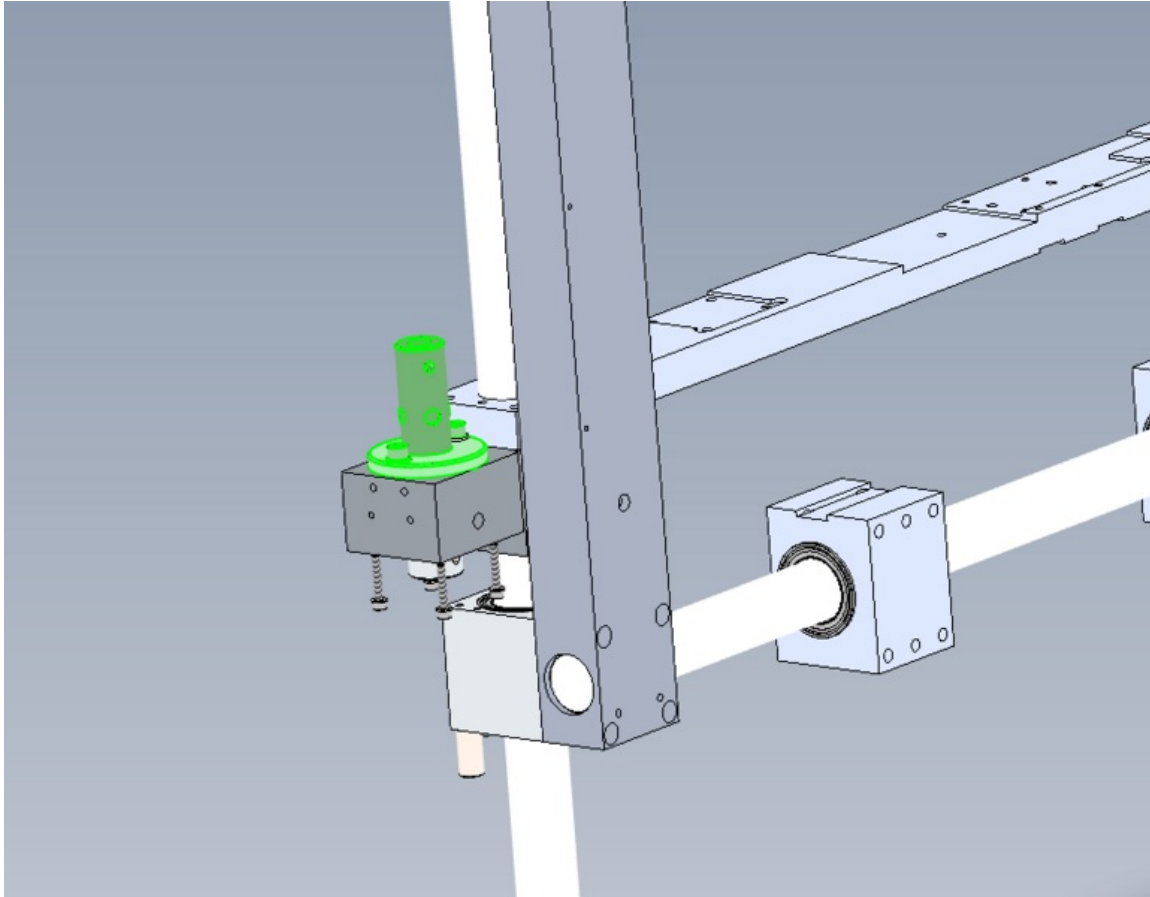

Fichier:R0015314 Fit Z Axis Drive components Screenshot 2023-10-25 102634.png



R0015314_Fit_Z_Axis_Drive_components_Screenshot_2023-10-25_102634

File history

Click on a date/time to view the file as it appeared at that time.

	Date/Time	Thumbnail	Dimensions	User	Comment
current	11:28, 25 October 2023		845 × 656 (27 KB)	Gareth Green (talk contribs)	R0015314_Fit_Z_Axis_Drive_components_Screenshot_2023-10-25_102634

You cannot overwrite this file.

File usage

The following page links to this file:

R0015314 Fit Z Axis Drive components

Metadata

This file contains additional information, probably added from the digital camera or scanner used to create or digitize it. If the file has been modified from its original state, some details may not fully reflect the modified file.

Horizontal resolution	37.79 dpc
Vertical resolution	37.79 dpc