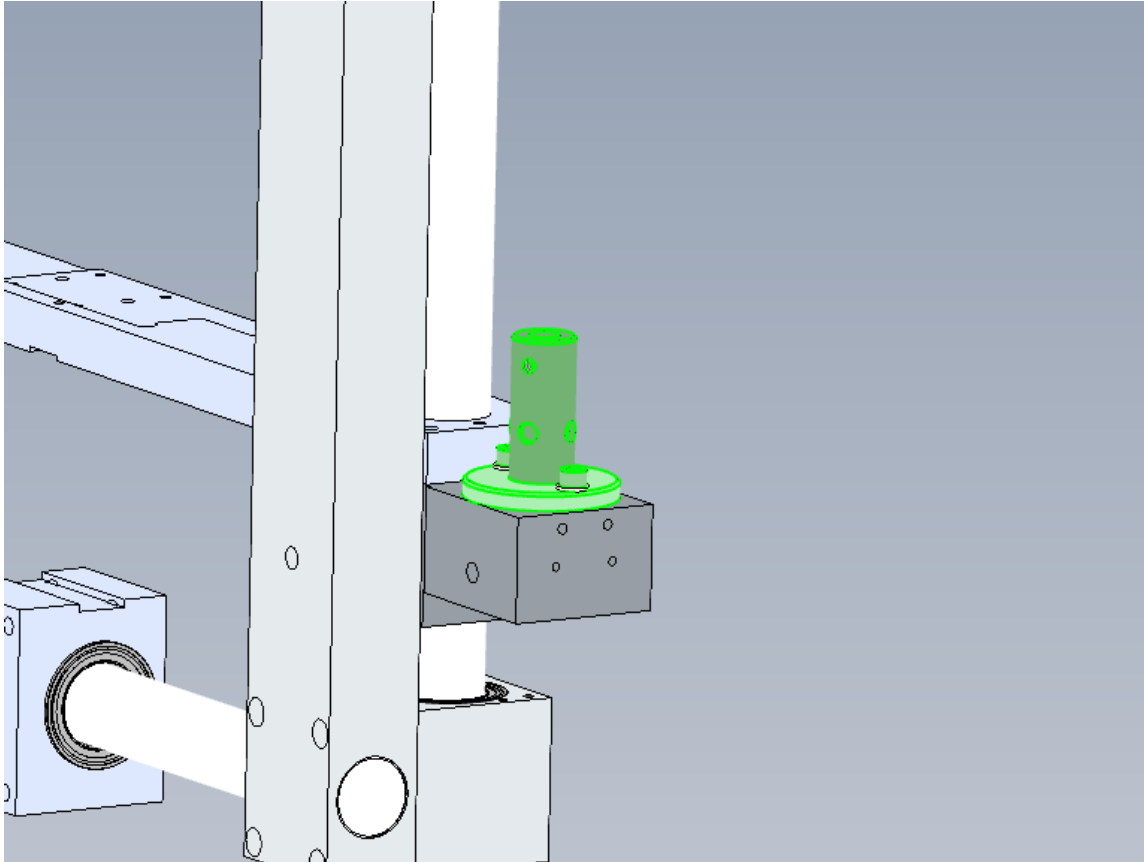

Fichier:R0015314 Fit Z Axis Drive components Screenshot 2023-10-25 102614.png

No higher resolution available.


R0015314_Fit_Z_Axis_Drive_components_Screenshot_2023-10-25_102614

File history

Click on a date/time to view the file as it appeared at that time.

	Date/Time	Thumbnail	Dimensions	User	Comment
current	11:28, 25 October 2023		769 × 576 (16 KB)	Gareth Green (talk contribs)	R0015314_Fit_Z_Axis_Drive_components_Screenshot_2023-10-25_102614

Horizontal resolution	37.79 dpc
Vertical resolution	37.79 dpc