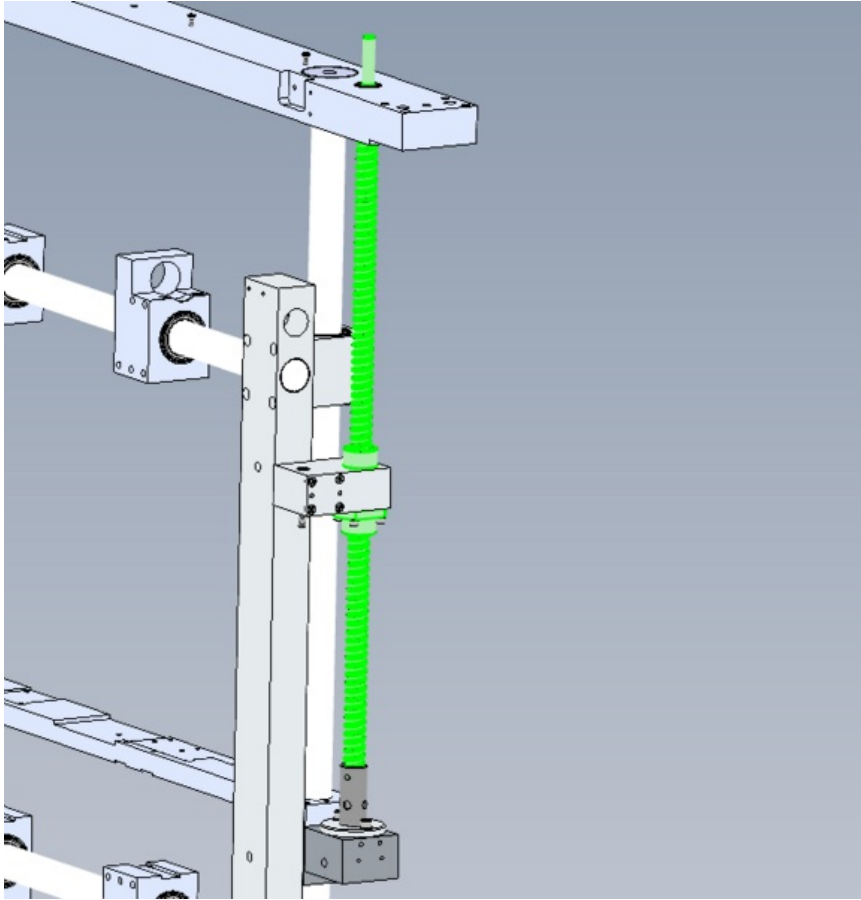

Fichier:R0015314 Fit Z Axis Drive components Screenshot 2023-10-25 102600.png



R0015314_Fit_Z_Axis_Drive_components_Screenshot_2023-10-25_102600

File history

Click on a date/time to view the file as it appeared at that time.

	Date/Time	Thumbnail	Dimensions	User	Comment
current	11:32, 25 October 2023		665 × 690 (27 KB)	Gareth Green (talk contribs)	R0015314_Fit_Z_Axis_Drive_components_Screenshot_2023-10-25_102600

You cannot overwrite this file.

File usage

The following page links to this file:

R0015314 Fit Z Axis Drive components

Metadata

This file contains additional information, probably added from the digital camera or scanner used to create or digitize it. If the file has been modified from its original state, some details may not fully reflect the modified file.

Horizontal resolution	37.79 dpc
Vertical resolution	37.79 dpc