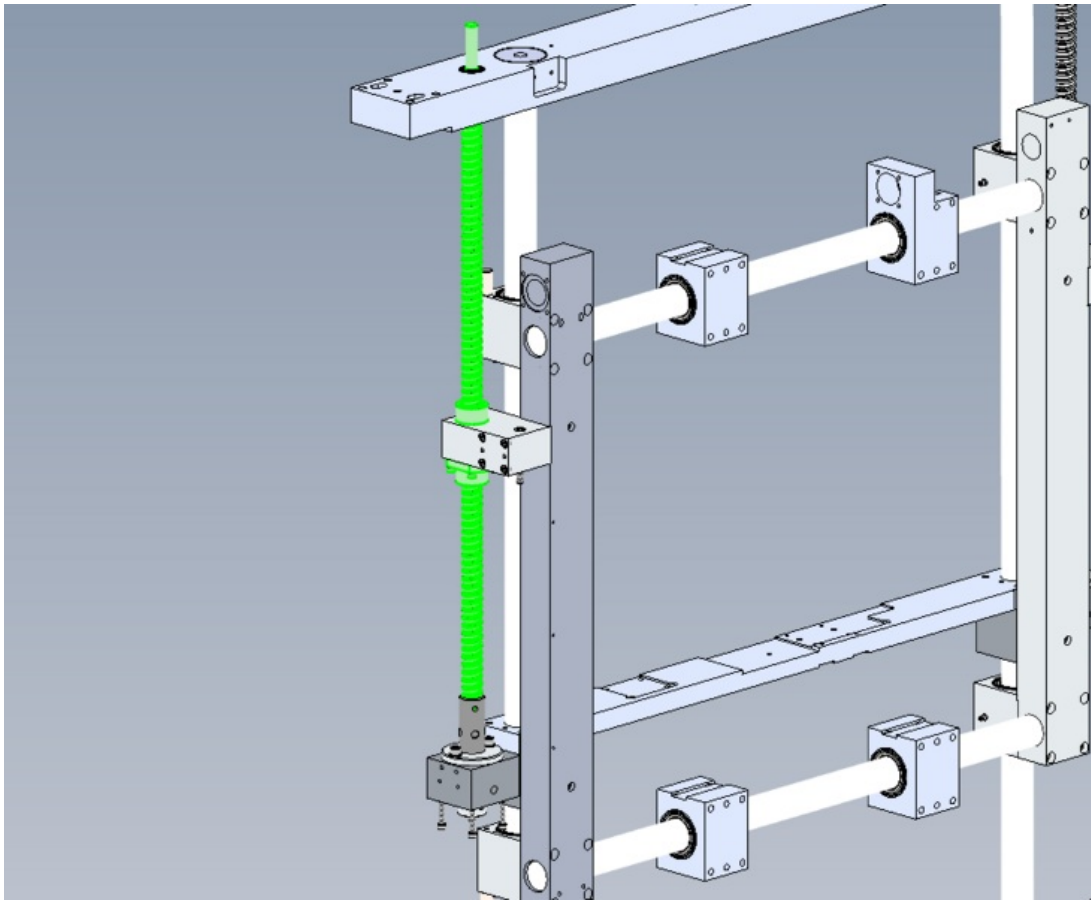

Fichier:R0015314 Fit Z Axis Drive components Screenshot 2023-10-25 102520.png



R0015314_Fit_Z_Axis_Drive_components_Screenshot_2023-10-25_102520

File history

Click on a date/time to view the file as it appeared at that time.

	Date/Time	Thumbnail	Dimensions	User	Comment
current	11:31, 25 October 2023		893 × 729 (41 KB)	Gareth Green (talk contribs)	R0015314_Fit_Z_Axis_Drive_components_Screenshot_2023-10-25_102520

You cannot overwrite this file.

File usage

The following page links to this file:

R0015314 Fit Z Axis Drive components

Metadata

This file contains additional information, probably added from the digital camera or scanner used to create or digitize it. If the file has been modified from its original state, some details may not fully reflect the modified file.

Horizontal resolution	37.79 dpc
Vertical resolution	37.79 dpc