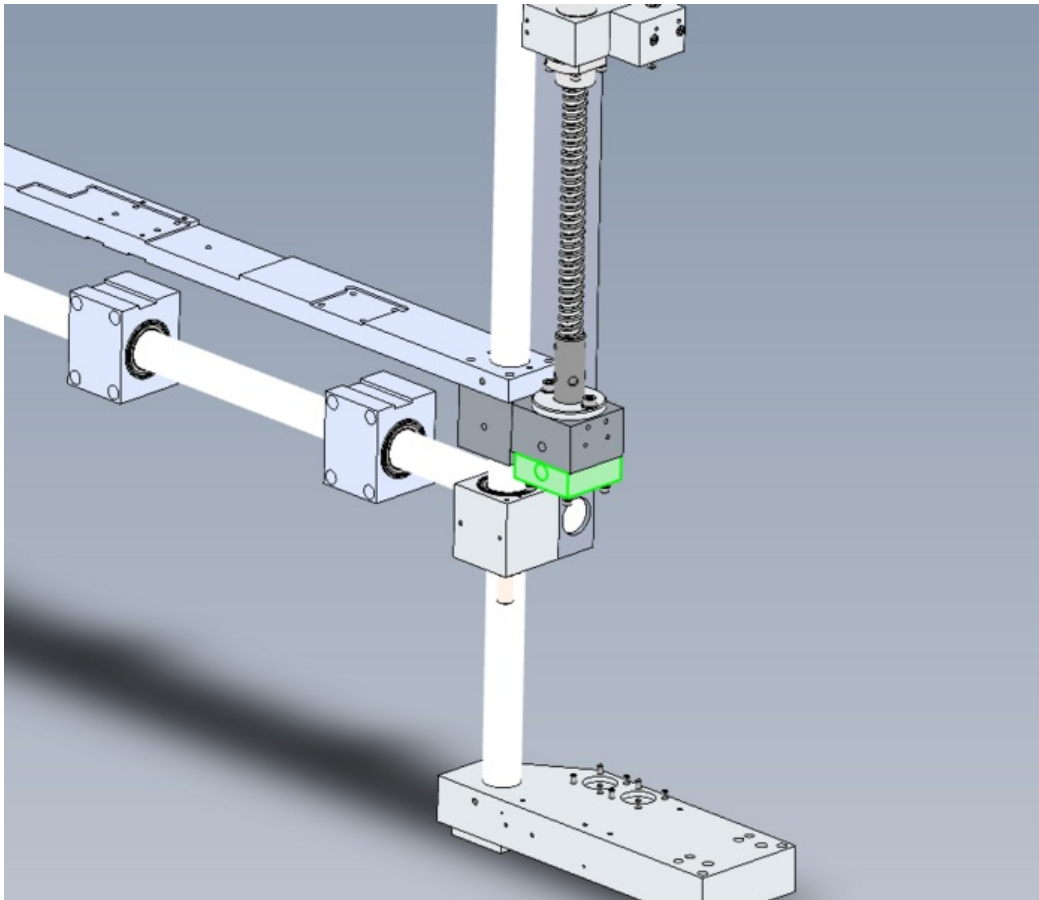

Fichier:R0015314 Fit Z Axis Drive components Screenshot 2023-10-25 102436.png



R0015314_Fit_Z_Axis_Drive_components_Screenshot_2023-10-25_102436

File history

Click on a date/time to view the file as it appeared at that time.

	Date/Time	Thumbnail	Dimensions	User	Comment
current	11:55, 25 October 2023		846 × 726 (78 KB)	Gareth Green (talk contribs)	R0015314_Fit_Z_Axis_Drive_components_Screenshot_2023-10-25_102436

You cannot overwrite this file.

File usage

The following page links to this file:

R0015314 Fit Z Axis Drive components

Metadata

This file contains additional information, probably added from the digital camera or scanner used to create or digitize it. If the file has been modified from its original state, some details may not fully reflect the modified file.

Horizontal resolution	37.79 dpc
Vertical resolution	37.79 dpc