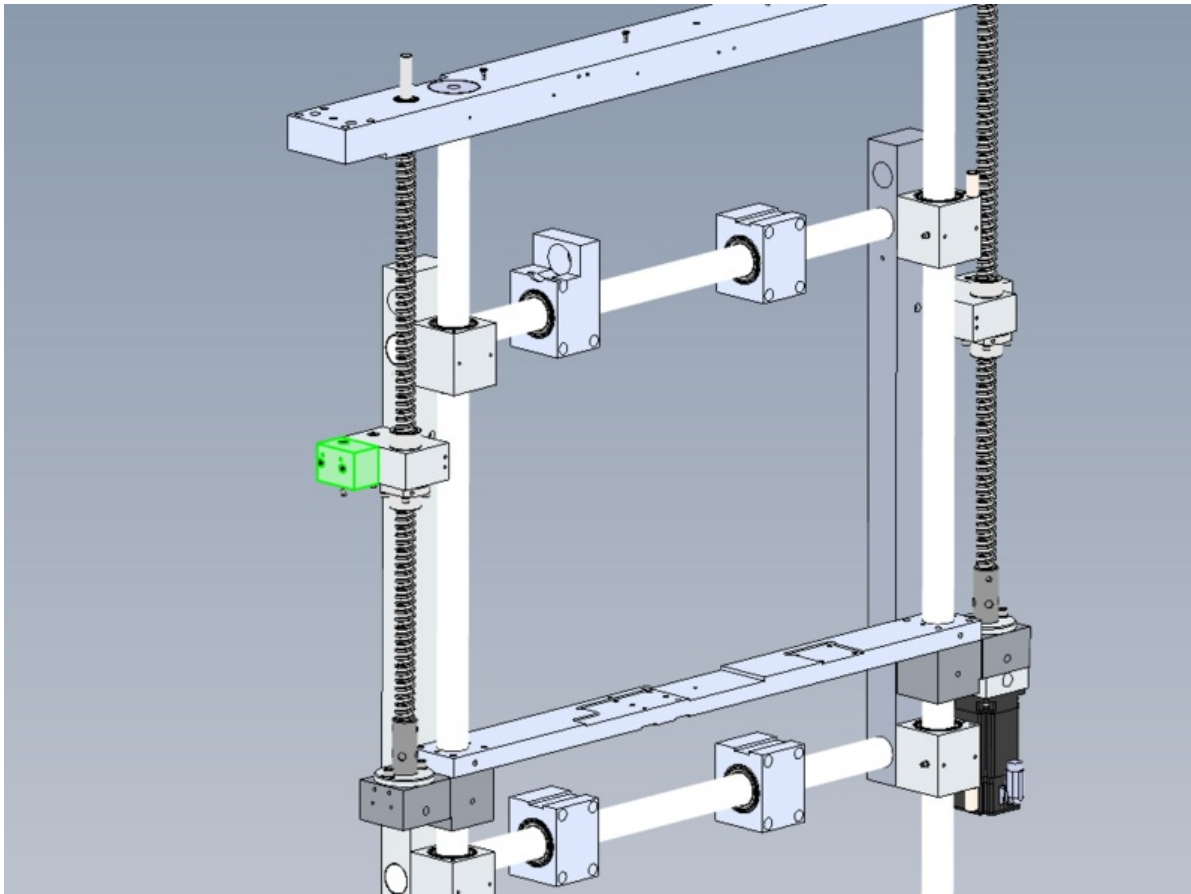

Fichier:R0015314 Fit Z Axis Drive components Screenshot 2023-10-25 102401.png

R0015314_Fit_Z_Axis_Drive_components_Screenshot_2023-10-25_102401

File history

Click on a date/time to view the file as it appeared at that time.

	Date/Time	Thumbnail	Dimensions	User	Comment
current	11:35, 25 October 2023		993 × 739 (48 KB)	Gareth Green (talk contribs)	R0015314_Fit_Z_Axis_Drive_components_Screenshot_2023-10-25_102401

You cannot overwrite this file.

File usage

The following page links to this file:

R0015314 Fit Z Axis Drive components

Metadata

This file contains additional information, probably added from the digital camera or scanner used to create or digitize it. If the file has been modified from its original state, some details may not fully reflect the modified file.

Horizontal resolution	37.79 dpc
Vertical resolution	37.79 dpc