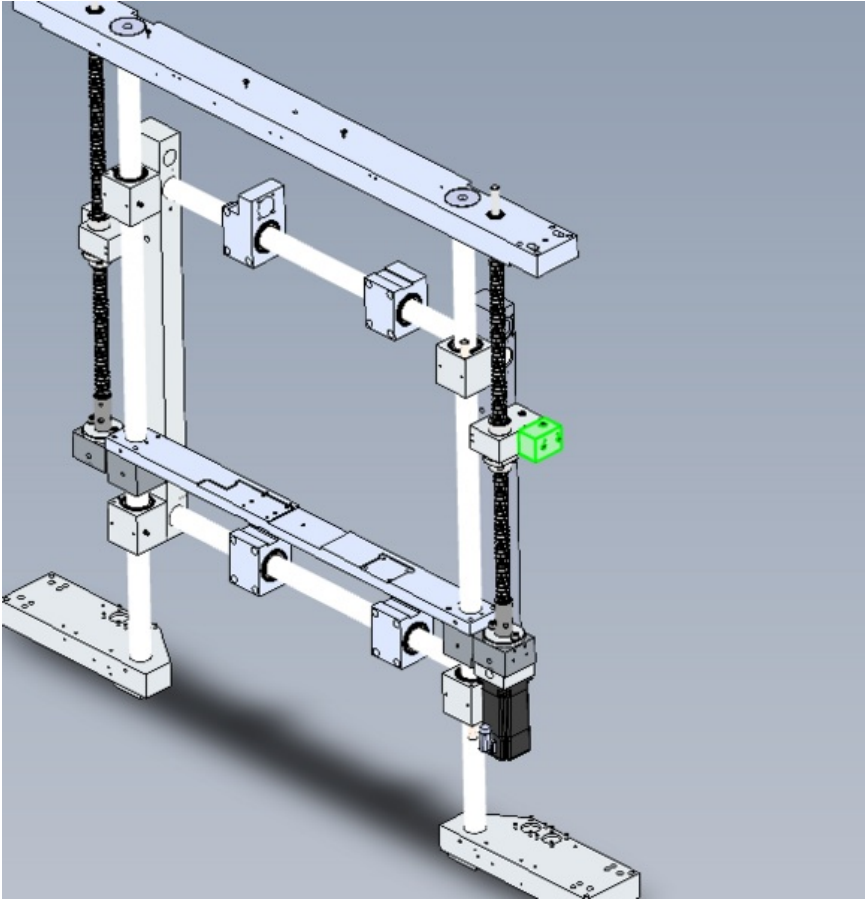

Fichier:R0015314 Fit Z Axis Drive components Screenshot 2023-10-25 102348.png



R0015314_Fit_Z_Axis_Drive_components_Screenshot_2023-10-25_102348

File history

Click on a date/time to view the file as it appeared at that time.

	Date/Time	Thumbnail	Dimensions	User	Comment
current	11:35, 25 October 2023		594 × 612 (54 KB)	Gareth Green (talk contribs)	R0015314_Fit_Z_Axis_Drive_components_Screenshot_2023-10-25_102348

You cannot overwrite this file.

File usage

The following page links to this file:

R0015314 Fit Z Axis Drive components

Metadata

This file contains additional information, probably added from the digital camera or scanner used to create or digitize it. If the file has been modified from its original state, some details may not fully reflect the modified file.

Horizontal resolution	37.79 dpc
Vertical resolution	37.79 dpc