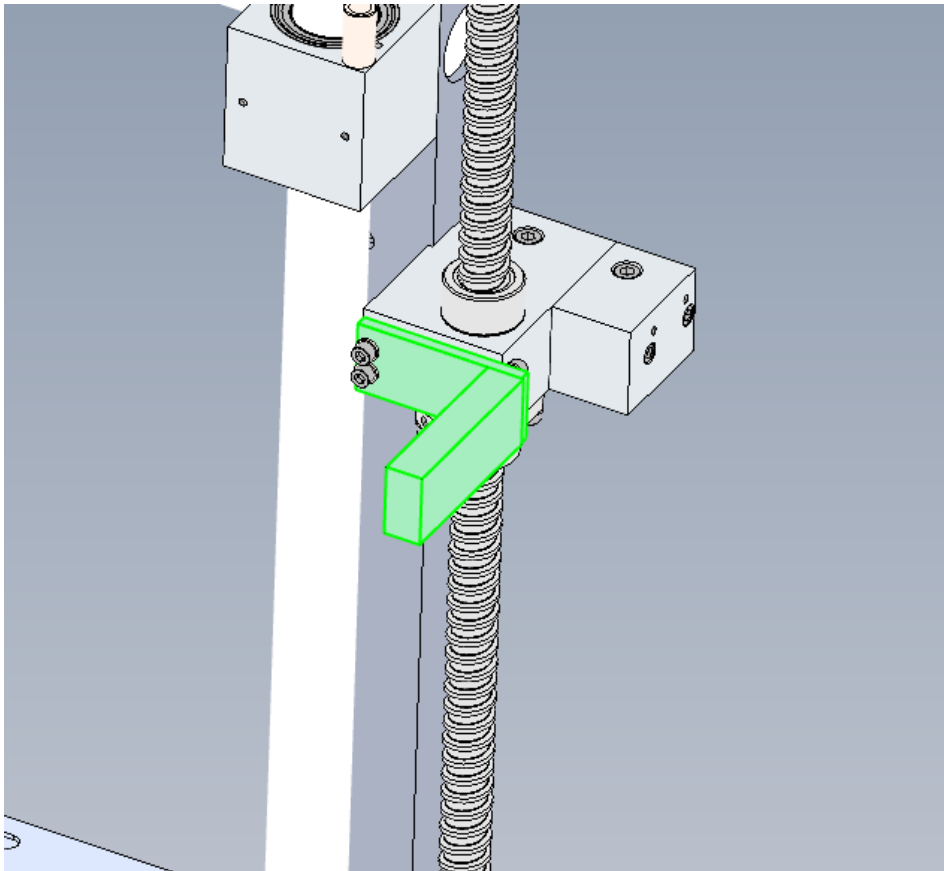

Fichier:R0015314 Fit Z Axis Drive components Screenshot 2023-10-25 094333.png

No higher resolution available.


R0015314_Fit_Z_Axis_Drive_components_Screenshot_2023-10-25_094333

File history

Click on a date/time to view the file as it appeared at that time.

	Date/Time	Thumbnail	Dimensions	User	Comment
current	14:50, 25 October 2023		633 × 580 (25 KB)	Gareth Green (talk contribs)	R0015314_Fit_Z_Axis_Drive_components_Screenshot_2023-10-25_094333

You cannot overwrite this file.

File usage

The following page links to this file:

R0015314 Fit Z Axis Drive components

Metadata

This file contains additional information, probably added from the digital camera or scanner used to create or digitize it. If the file has been modified from its original state, some details may not fully reflect the modified file.

Horizontal resolution	37.79 dpc
Vertical resolution	37.79 dpc