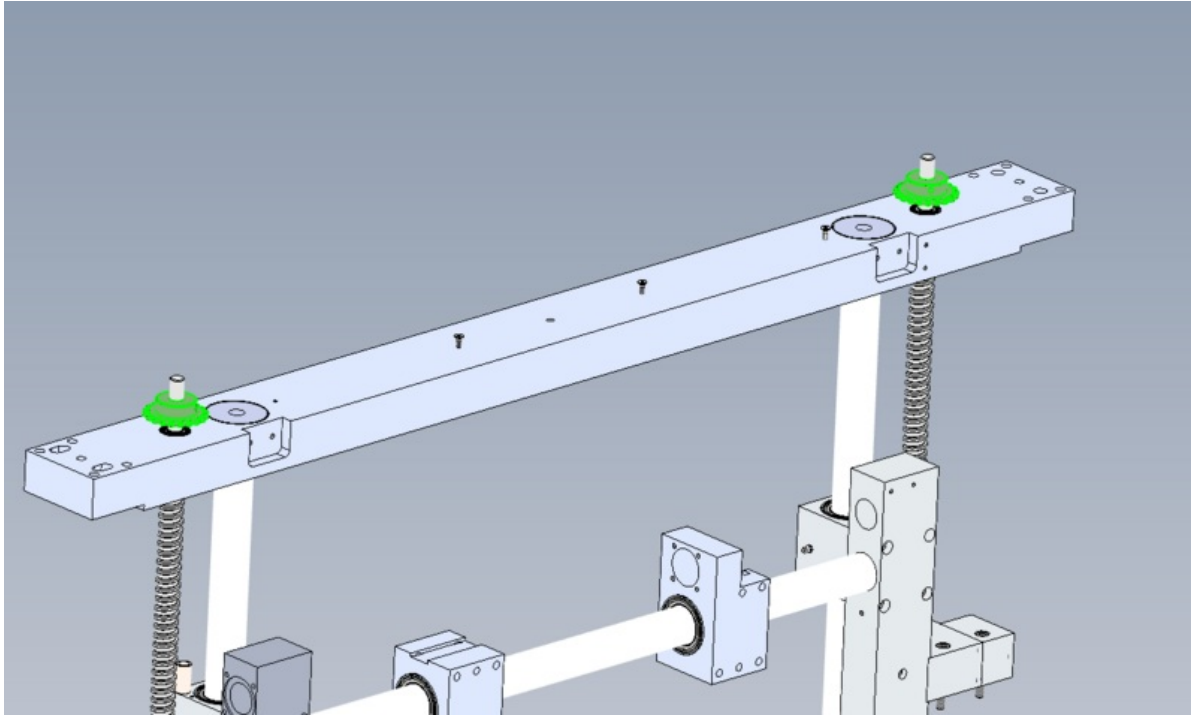

Fichier:R0015314 Fit Z Axis Drive components Screenshot 2023-10-25 094312.png



R0015314_Fit_Z_Axis_Drive_components_Screenshot_2023-10-25_094312

File history

Click on a date/time to view the file as it appeared at that time.

	Date/Time	Thumbnail	Dimensions	User	Comment
current	11:37, 25 October 2023		1,170 × 697 (41 KB)	Gareth Green (talk contribs)	R0015314_Fit_Z_Axis_Drive_components_Screenshot_2023-10-25_094312

Horizontal resolution	37.79 dpc
Vertical resolution	37.79 dpc