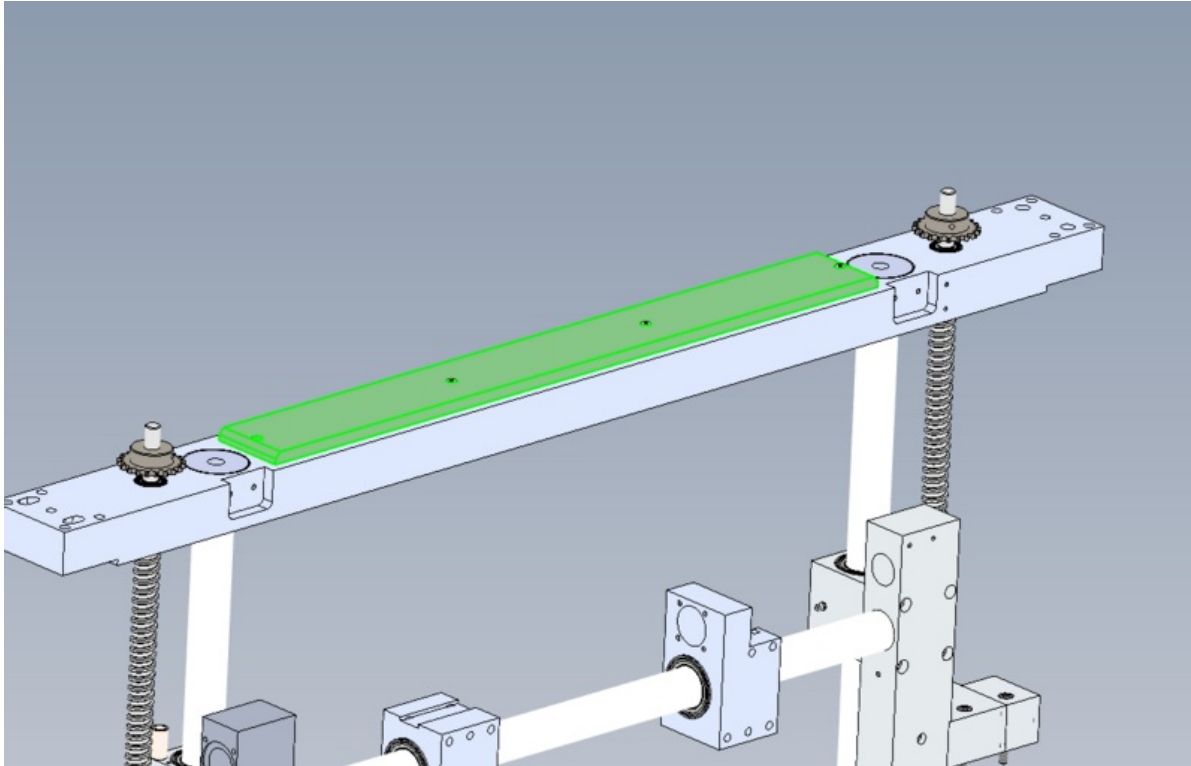

Fichier:R0015314 Fit Z Axis Drive components Screenshot 2023-10-25 094300.png



R0015314_Fit_Z_Axis_Drive_components_Screenshot_2023-10-25_094300

File history

Click on a date/time to view the file as it appeared at that time.

	Date/Time	Thumbnail	Dimensions	User	Comment
current	11:36, 25 October 2023		1,104 × 706 (40 KB)	Gareth Green (talk contribs)	R0015314_Fit_Z_Axis_Drive_components_Screenshot_2023-10-25_094300

You cannot overwrite this file.

File usage

The following page links to this file:

R0015314 Fit Z Axis Drive components

Metadata

This file contains additional information, probably added from the digital camera or scanner used to create or digitize it. If the file has been modified from its original state, some details may not fully reflect the modified file.

Horizontal resolution	37.79 dpc
Vertical resolution	37.79 dpc