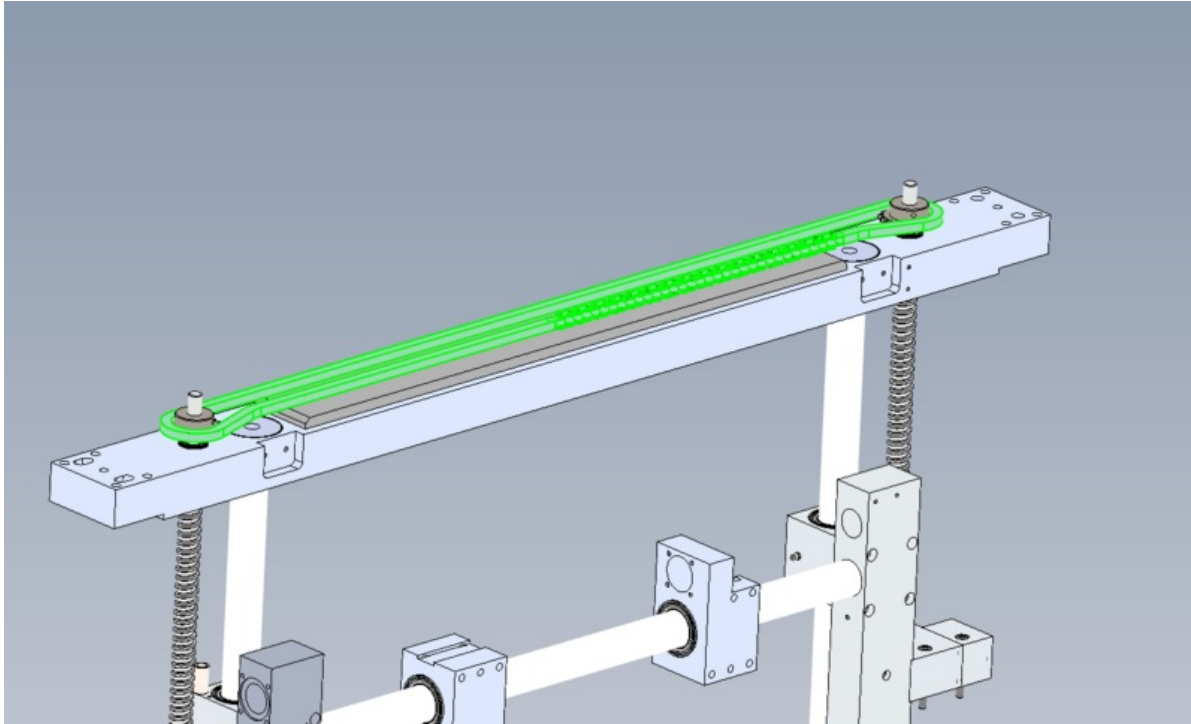

Fichier:R0015314 Fit Z Axis Drive components Screenshot 2023-10-25 094235.png



R0015314_Fit_Z_Axis_Drive_components_Screenshot_2023-10-25_094235

File history

Click on a date/time to view the file as it appeared at that time.

	Date/Time	Thumbnail	Dimensions	User	Comment
current	11:38, 25 October 2023		1,228 × 742 (50 KB)	Gareth Green (talk contribs)	R0015314_Fit_Z_Axis_Drive_components_Screenshot_2023-10-25_094235

You cannot overwrite this file.

File usage

The following page links to this file:

R0015314 Fit Z Axis Drive components

Metadata

This file contains additional information, probably added from the digital camera or scanner used to create or digitize it. If the file has been modified from its original state, some details may not fully reflect the modified file.

Horizontal resolution	37.79 dpc
Vertical resolution	37.79 dpc