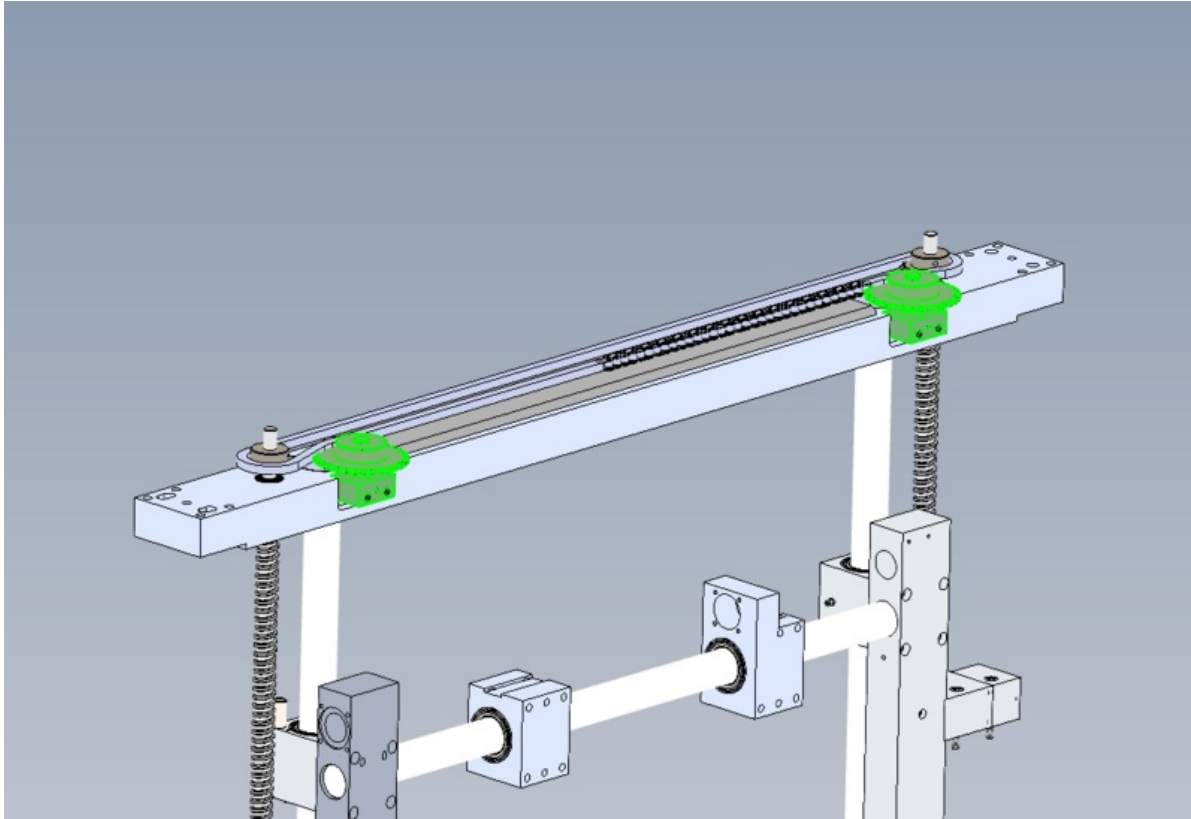

Fichier:R0015314 Fit Z Axis Drive components Screenshot 2023-10-25 094204.png



R0015314_Fit_Z_Axis_Drive_components_Screenshot_2023-10-25_094204

File history

Click on a date/time to view the file as it appeared at that time.

	Date/Time	Thumbnail	Dimensions	User	Comment
current	11:39, 25 October 2023		1,050 × 718 (41 KB)	Gareth Green (talk contribs)	R0015314_Fit_Z_Axis_Drive_components_Screenshot_2023-10-25_094204

You cannot overwrite this file.

File usage

The following page links to this file:

R0015314 Fit Z Axis Drive components

Metadata

This file contains additional information, probably added from the digital camera or scanner used to create or digitize it. If the file has been modified from its original state, some details may not fully reflect the modified file.

Horizontal resolution	37.79 dpc
Vertical resolution	37.79 dpc