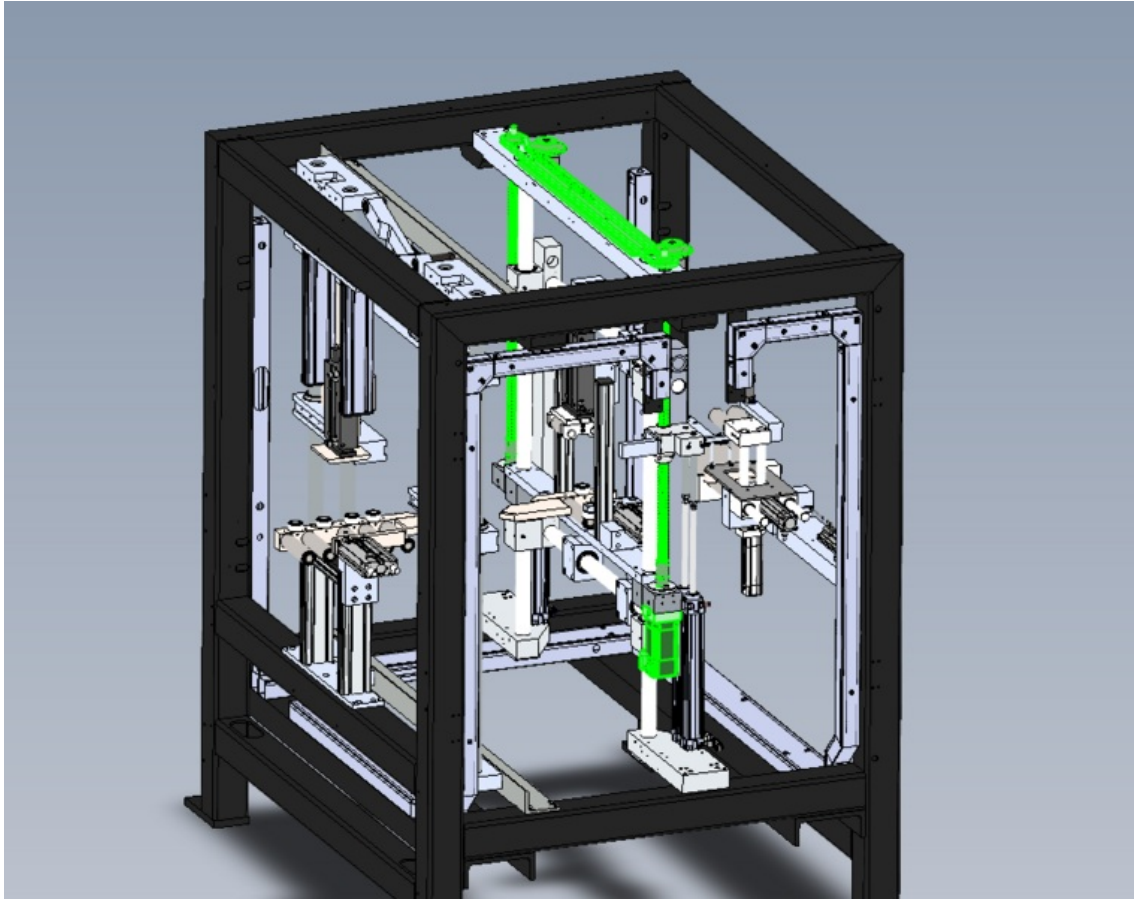

Fichier:R0015314 Fit Z Axis Drive components Screenshot 2023-10-25 093149.png



R0015314_Fit_Z_Axis_Drive_components_Screenshot_2023-10-25_093149

File history

Click on a date/time to view the file as it appeared at that time.

	Date/Time	Thumbnail	Dimensions	User	Comment
current	10:32, 25 October 2023		934 × 737 (102 KB)	Gareth Green (talk contribs)	R0015314_Fit_Z_Axis_Drive_components_Screenshot_2023-10-25_093149

You cannot overwrite this file.

File usage

The following page links to this file:

R0015314 Fit Z Axis Drive components

Metadata

This file contains additional information, probably added from the digital camera or scanner used to create or digitize it. If the file has been modified from its original state, some details may not fully reflect the modified file.

Horizontal resolution	37.79 dpc
Vertical resolution	37.79 dpc