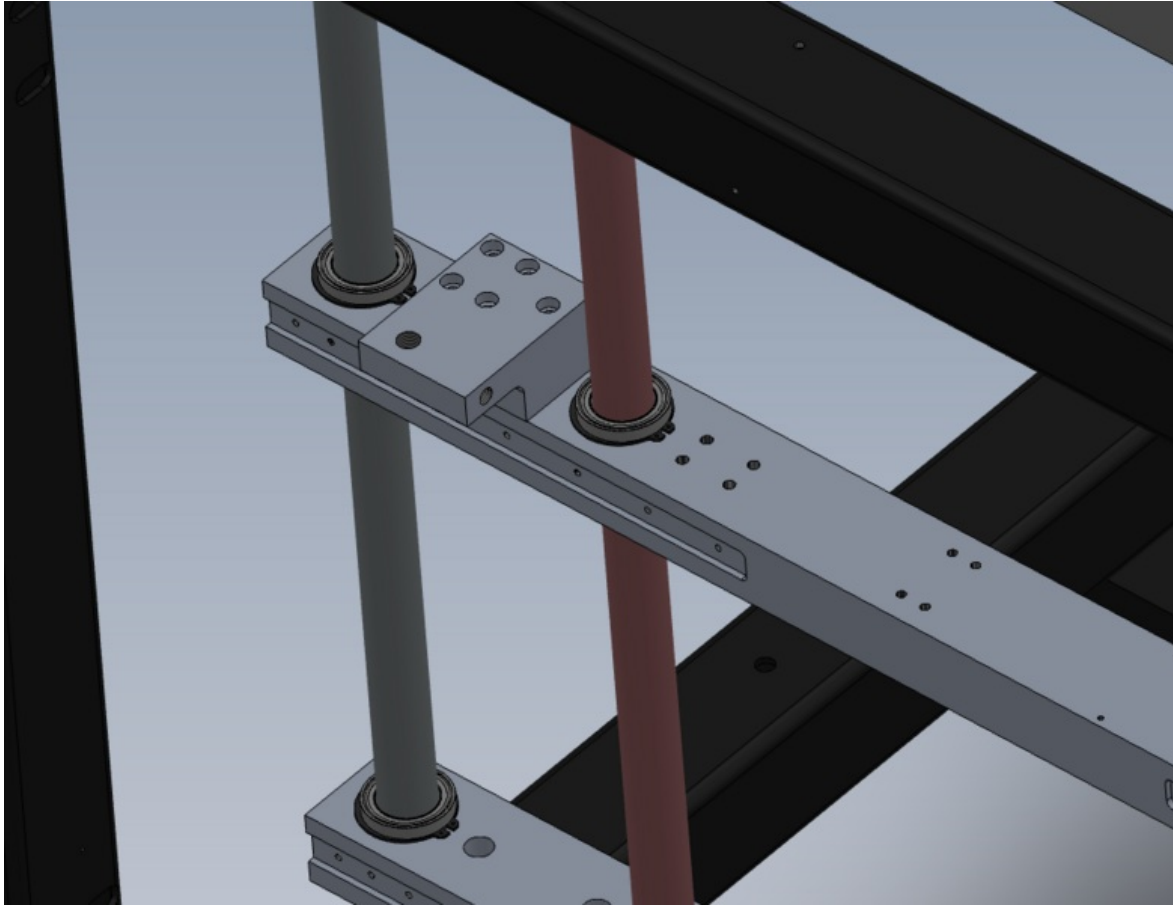

Fichier:R0015310 Install V Notch Subframe Screenshot 2023-09-22 083945.png



R0015310_Install_V_Notch_Subframe_Screenshot_2023-09-22_083945

File history

Click on a date/time to view the file as it appeared at that time.

	Date/Time	Thumbnail	Dimensions	User	Comment
current	08:39, 22 September 2023		964 × 740 (140 KB)	Gareth Green (talk contribs)	R0015310_Install_V_Notch_Subframe_Screenshot_2023-09-22_083945

You cannot overwrite this file.

File usage

The following page links to this file:

R0015310 Install V Notch Subframe

Metadata

This file contains additional information, probably added from the digital camera or scanner used to create or digitize it. If the file has been modified from its original state, some details may not fully reflect the modified file.

Horizontal resolution	37.79 dpc
Vertical resolution	37.79 dpc