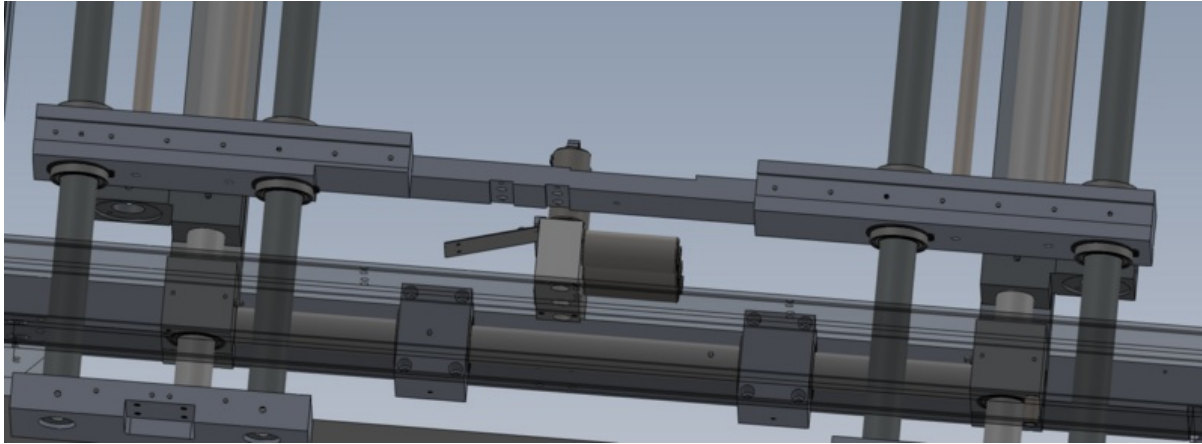

Fichier:R0015310 Install V Notch Subframe Screenshot 2023-09-22 082715.png



R0015310_Install_V_Notch_Subframe_Screenshot_2023-09-22_082715

File history

Click on a date/time to view the file as it appeared at that time.

	Date/Time	Thumbnail	Dimensions	User	Comment
current	08:27, 22 September 2023		1,689 × 618 (241 KB)	Gareth Green (talk contribs)	R0015310_Install_V_Notch_Subframe_Screenshot_2023-09-22_082715

You cannot overwrite this file.

File usage

The following page links to this file:

R0015310 Install V Notch Subframe

Metadata

This file contains additional information, probably added from the digital camera or scanner used to create or digitize it. If the file has been modified from its original state, some details may not fully reflect the modified file.

Horizontal resolution	37.79 dpc
Vertical resolution	37.79 dpc