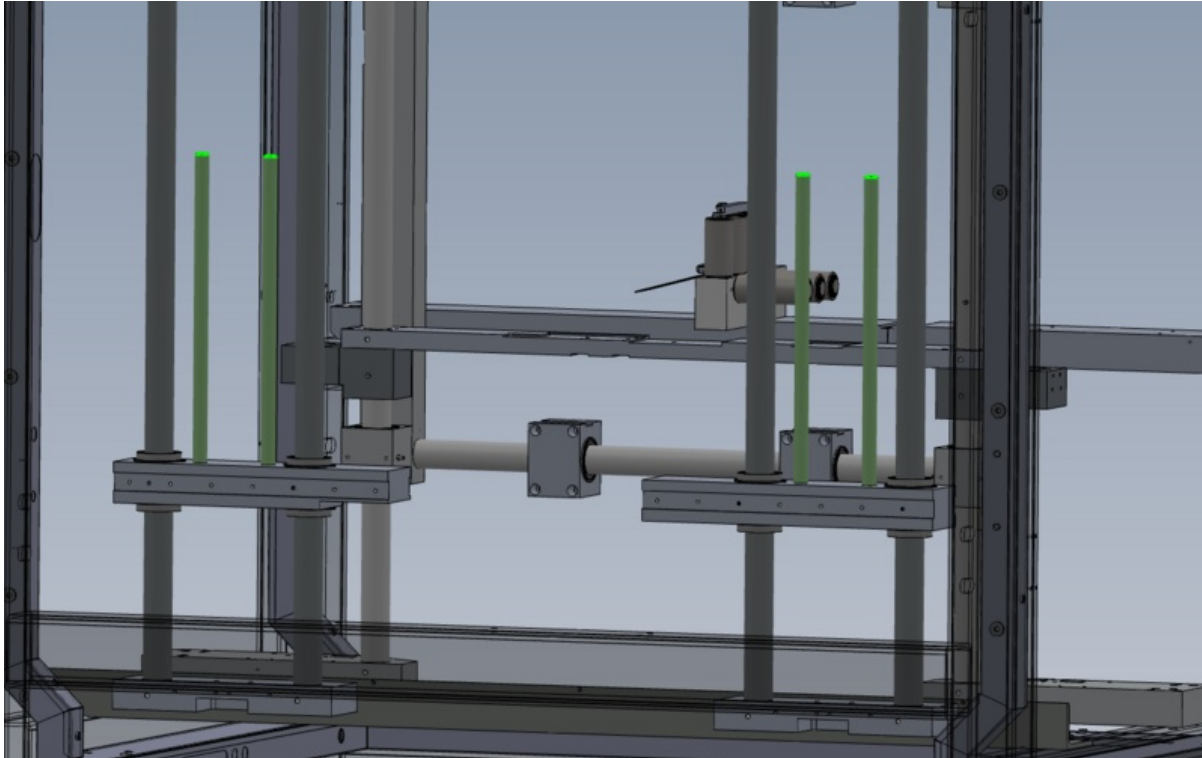

Fichier:R0015310 Install V Notch Subframe Screenshot 2023-09-22 082238.png



R0015310_Install_V_Notch_Subframe_Screenshot_2023-09-22_082238

File history

Click on a date/time to view the file as it appeared at that time.

	Date/Time	Thumbnail	Dimensions	User	Comment
current	09:23, 22 September 2023		1,238 × 780 (111 KB)	Gareth Green (talk contribs)	R0015310_Install_V_Notch_Subframe_Screenshot_2023-09-22_082238

You cannot overwrite this file.

File usage

The following page links to this file:

R0015310 Install V Notch Subframe

Metadata

This file contains additional information, probably added from the digital camera or scanner used to create or digitize it. If the file has been modified from its original state, some details may not fully reflect the modified file.

Horizontal resolution	37.79 dpc
Vertical resolution	37.79 dpc