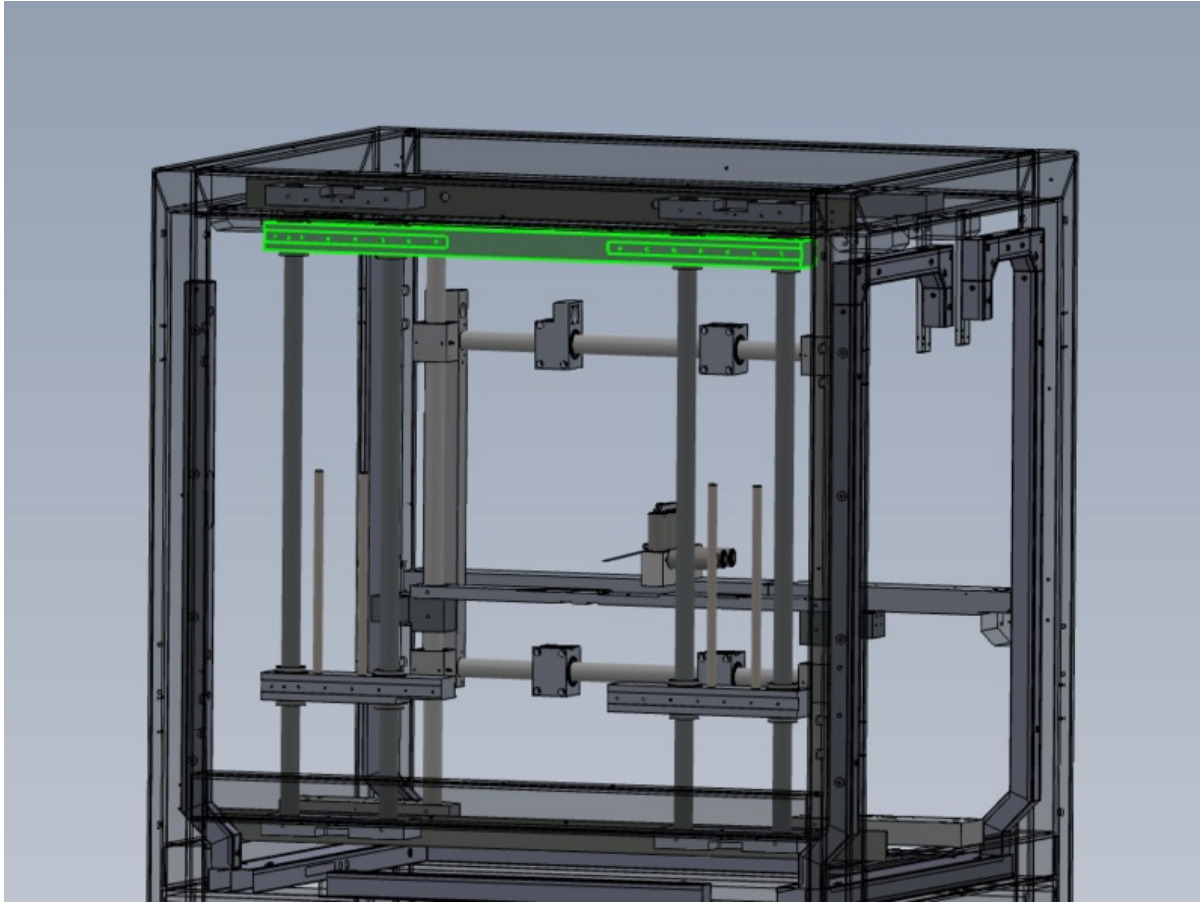

Fichier:R0015310 Install V Notch Subframe Screenshot 2023-09-22 082209.png



R0015310_Install_V_Notch_Subframe_Screenshot_2023-09-22_082209

File history

Click on a date/time to view the file as it appeared at that time.

	Date/Time	Thumbnail	Dimensions	User	Comment
current	09:23, 22 September 2023		897 × 670 (92 KB)	Gareth Green (talk contribs)	R0015310_Install_V_Notch_Subframe_Screenshot_2023-09-22_082209

You cannot overwrite this file.

File usage

The following page links to this file:

[R0015310 Install V Notch Subframe](#)

Metadata

This file contains additional information, probably added from the digital camera or scanner used to create or digitize it. If the file has been modified from its original state, some details may not fully reflect the modified file.

Horizontal resolution	37.79 dpc
Vertical resolution	37.79 dpc