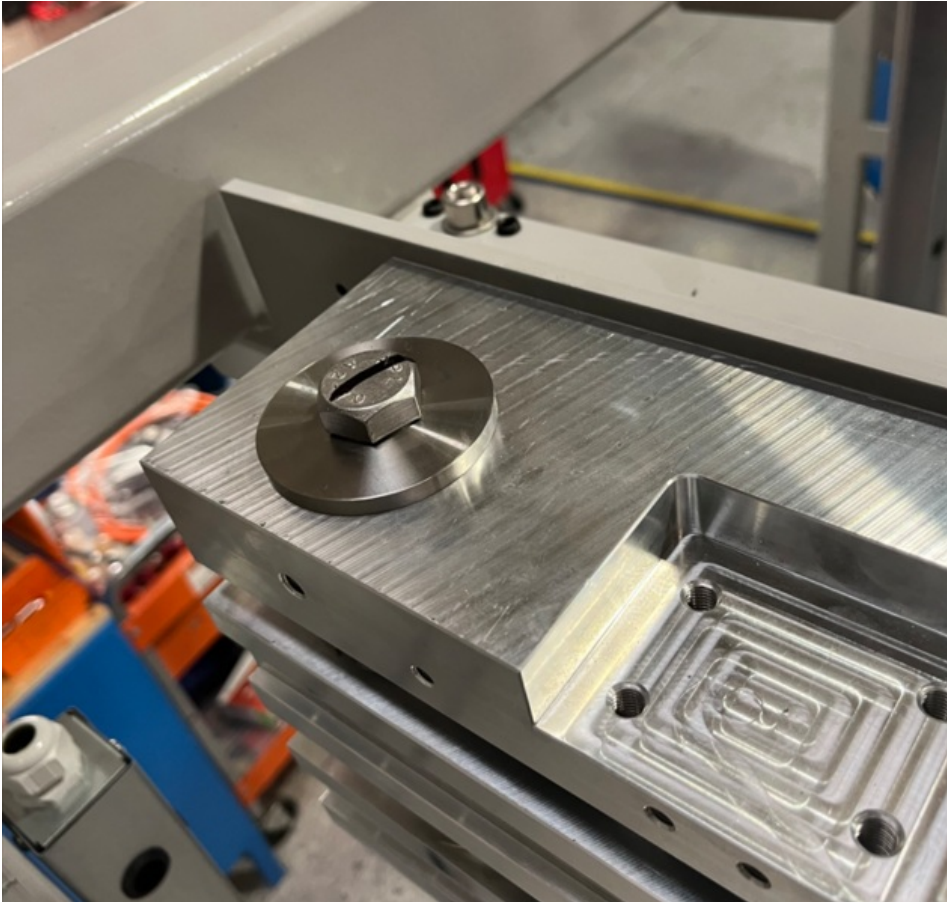

Fichier:R0015310 Install V Notch Subframe Screenshot 2023-09-22 075957.png



R0015310_Install_V_Notch_Subframe_Screenshot_2023-09-22_075957