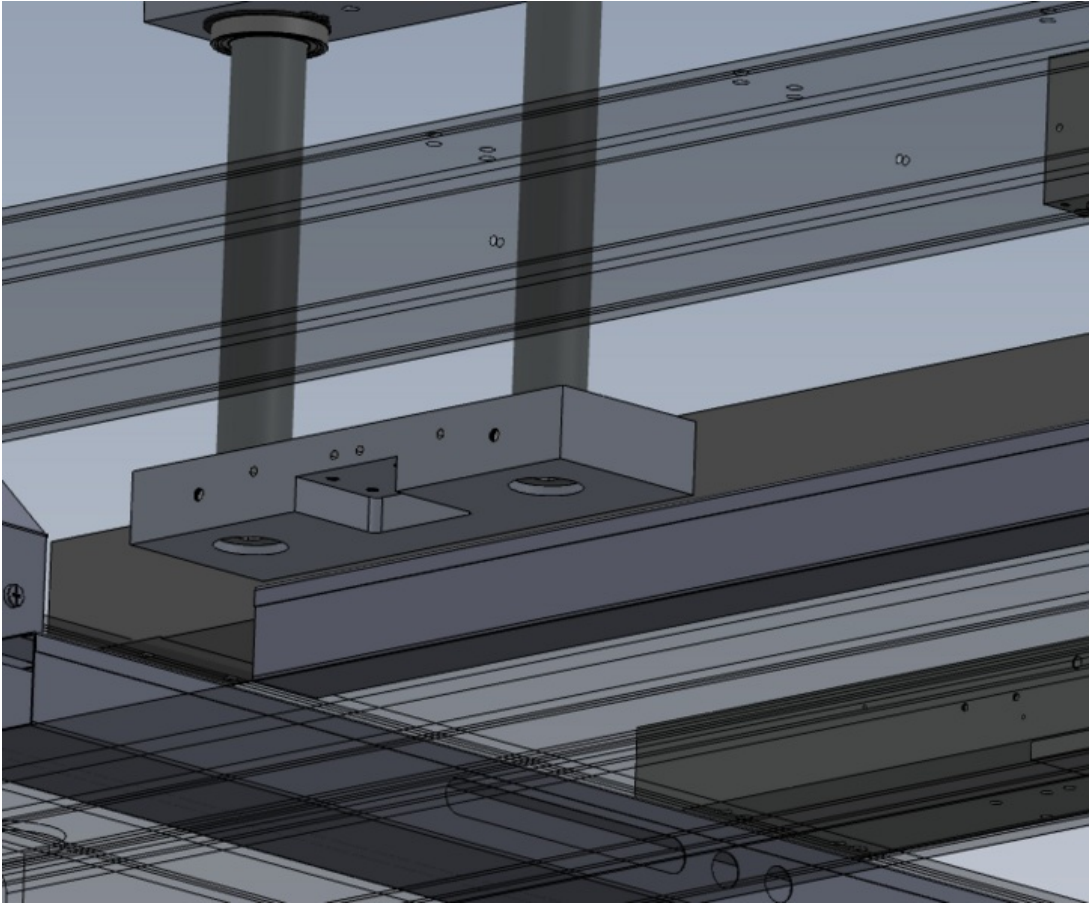

Fichier:R0015310 Install V Notch Subframe Screenshot 2023-09-22 075933.png



R0015310_Install_V_Notch_Subframe_Screenshot_2023-09-22_075933

File history

Click on a date/time to view the file as it appeared at that time.

	Date/Time	Thumbnail	Dimensions	User	Comment
current	09:00, 22 September 2023		759 × 625 (80 KB)	Gareth Green (talk contribs)	R0015310_Install_V_Notch_Subframe_Screenshot_2023-09-22_075933

You cannot overwrite this file.

File usage

The following page links to this file:

[R0015310 Install V Notch Subframe](#)

Metadata

This file contains additional information, probably added from the digital camera or scanner used to create or digitize it. If the file has been modified from its original state, some details may not fully reflect the modified file.

Horizontal resolution	37.79 dpc
Vertical resolution	37.79 dpc