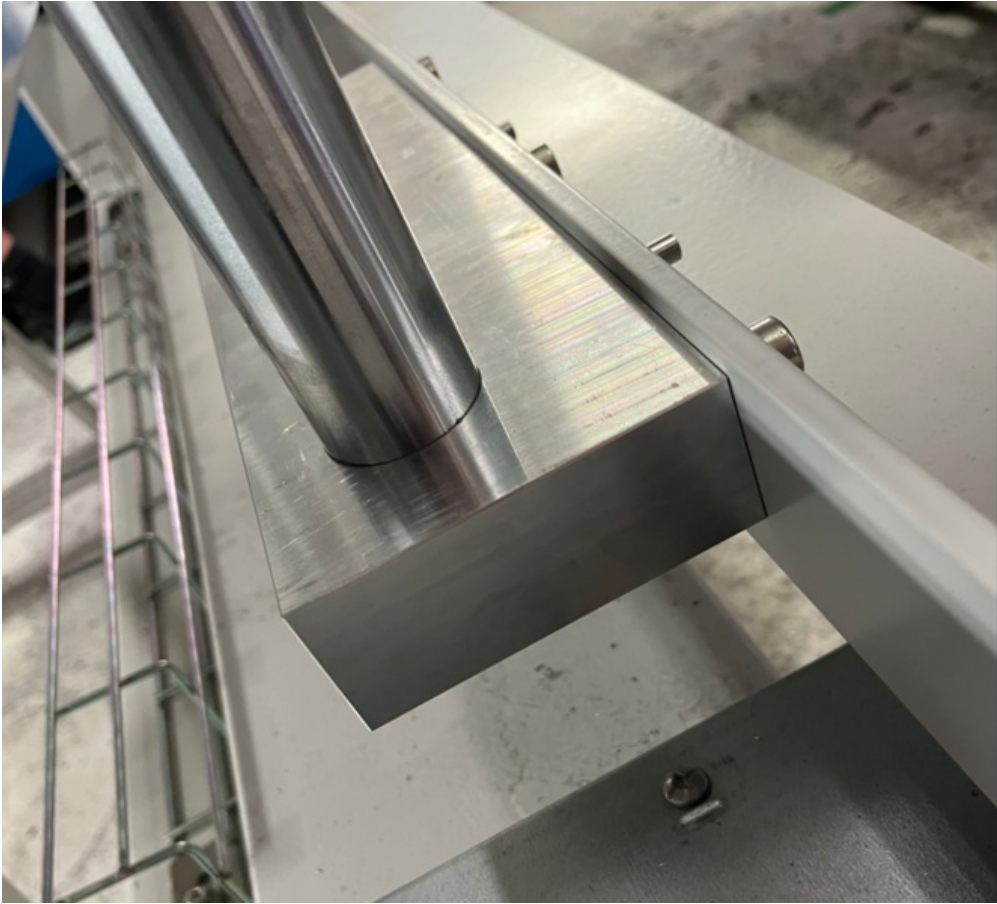

# Fichier:R0015310 Install V Notch Subframe Screenshot 2023-09-22 075857.png



R0015310\_Install\_V\_Notch\_Subframe\_Screenshot\_2023-09-22\_075857