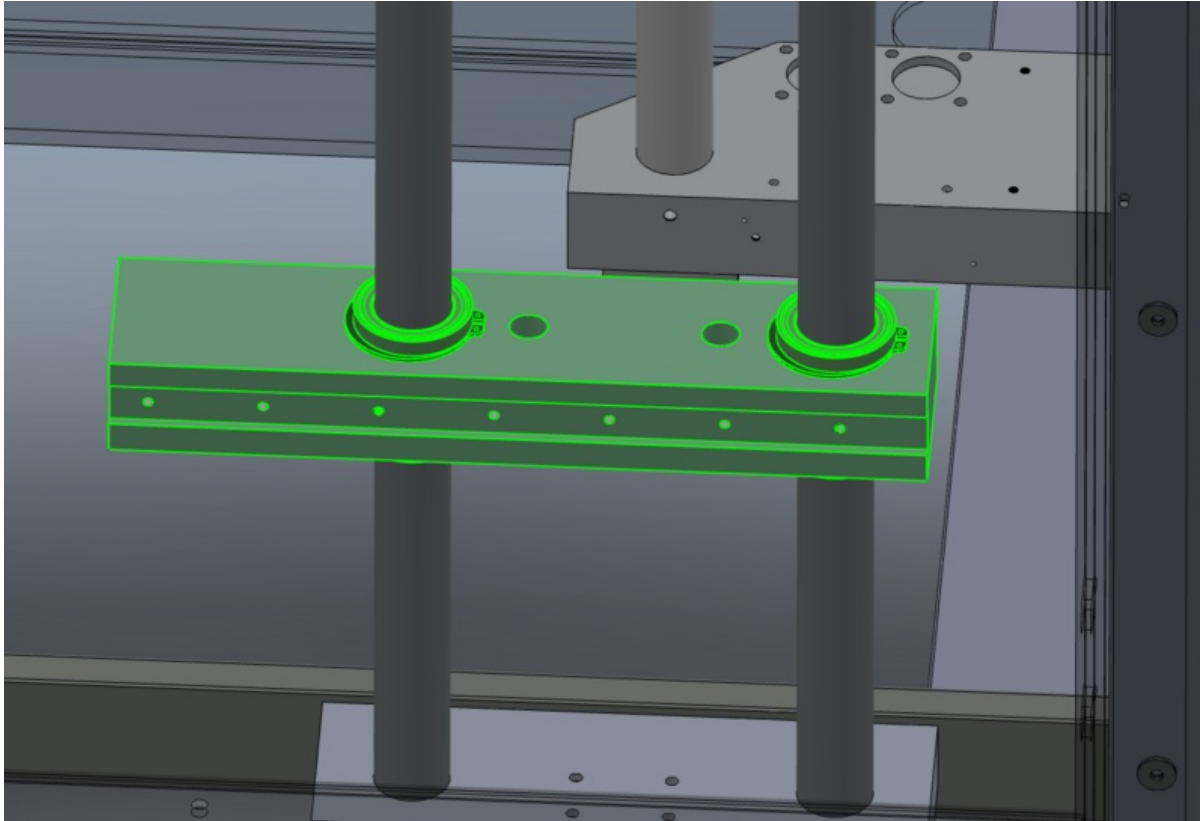

# Fichier:R0015310 Install V Notch Subframe Screenshot 2023-09-22 074241.png



R0015310\_Install\_V\_Notch\_Subframe\_Screenshot\_2023-09-22\_074241

## File history

Click on a date/time to view the file as it appeared at that time.

	Date/Time	Thumbnail	Dimensions	User	Comment
current	<a href="#">08:42, 22 September 2023</a>		1,190 × 810 (107 KB)	Gareth Green (talk   contribs)	R0015310_Install_V_Notch_Subframe_Screenshot_2023-09-22_074241

## Metadata

This file contains additional information, probably added from the digital camera or scanner used to create or digitize it. If the file has been modified from its original state, some details may not fully reflect the modified file.

Horizontal resolution	37.79 dpc
Vertical resolution	37.79 dpc