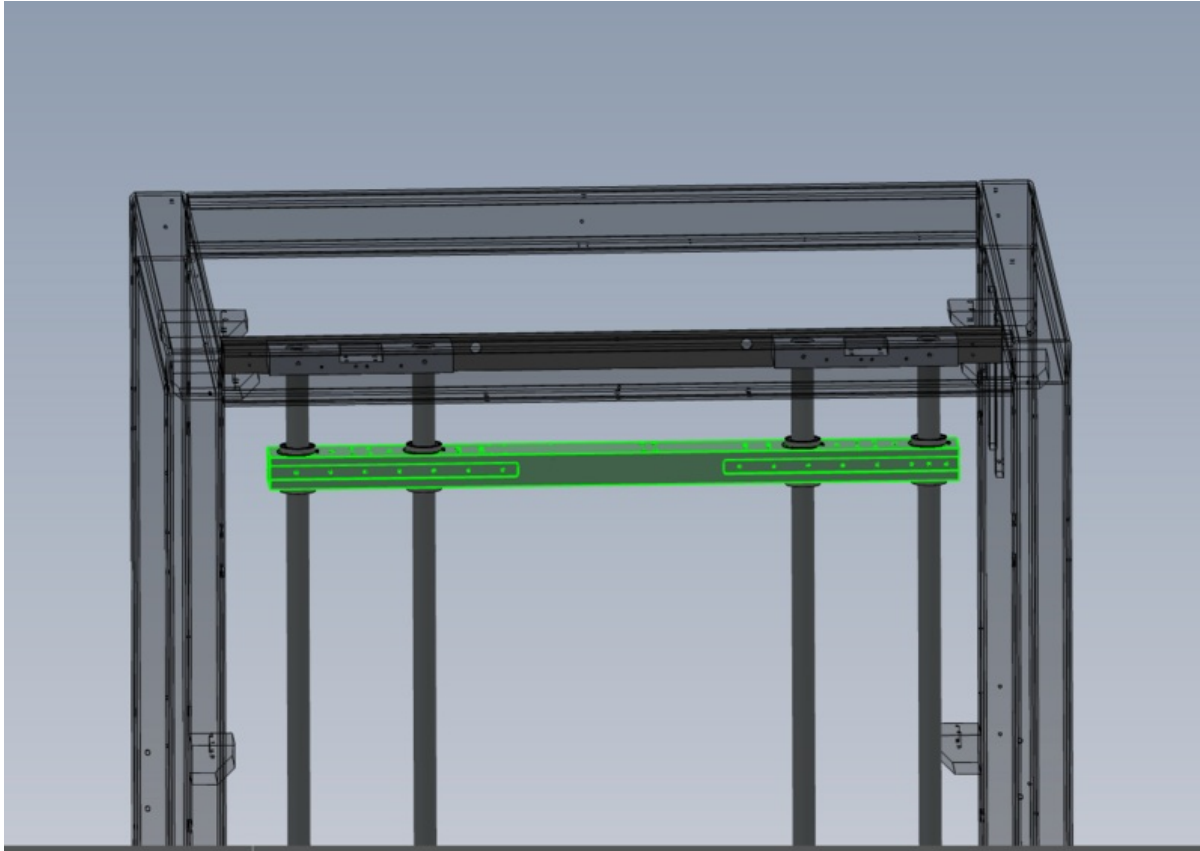

# Fichier:R0015310 Install V Notch Subframe Screenshot 2023-09-21 214247.png



R0015310\_Install\_V\_Notch\_Subframe\_Screenshot\_2023-09-21\_214247

## File history

Click on a date/time to view the file as it appeared at that time.

	Date/Time	Thumbnail	Dimensions	User	Comment
current	21:42, 21 September 2023		1,136 × 803 (61 KB)	Gareth Green (talk   contribs)	R0015310_Install_V_Notch_Subframe_Screenshot_2023-09-21_214247

Horizontal resolution	37.79 dpc
Vertical resolution	37.79 dpc