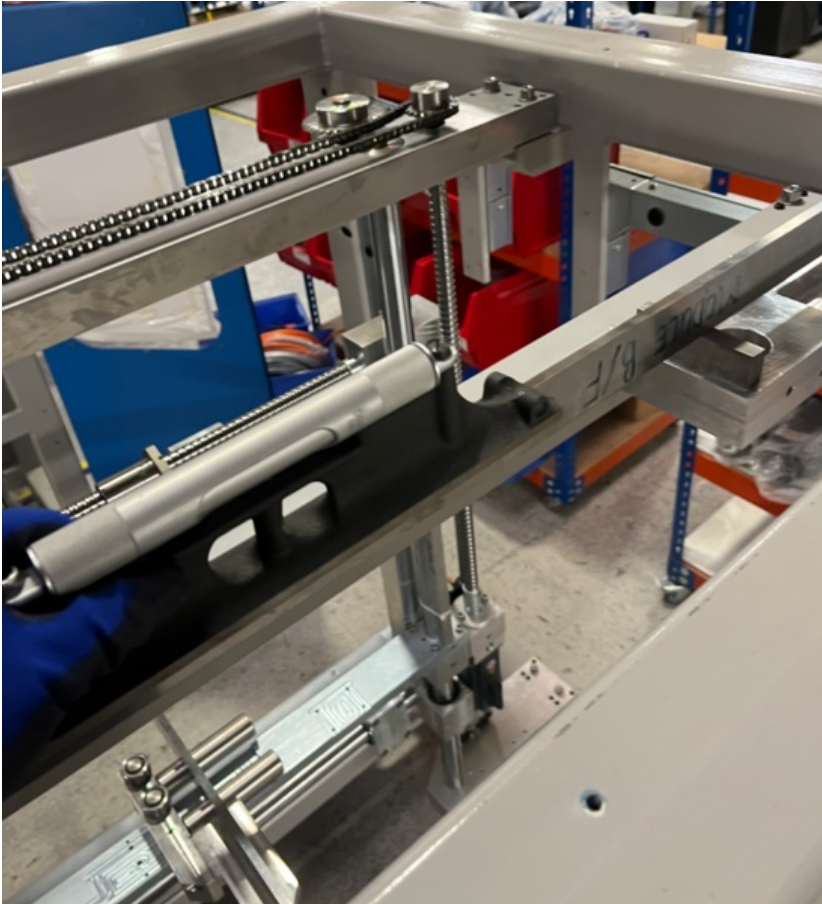

Fichier:R0015310 Install V Notch Subframe Screenshot 2023-09-21 213212.png



R0015310_Install_V_Notch_Subframe_Screenshot_2023-09-21_213212

File history

Click on a date/time to view the file as it appeared at that time.

	Date/Time	Thumbnail	Dimensions	User	Comment
current	22:32, 21 September 2023		723 × 790 (934 KB)	Gareth Green (talk contribs)	R0015310_Install_V_Notch_Subframe_Screenshot_2023-09-21_213212