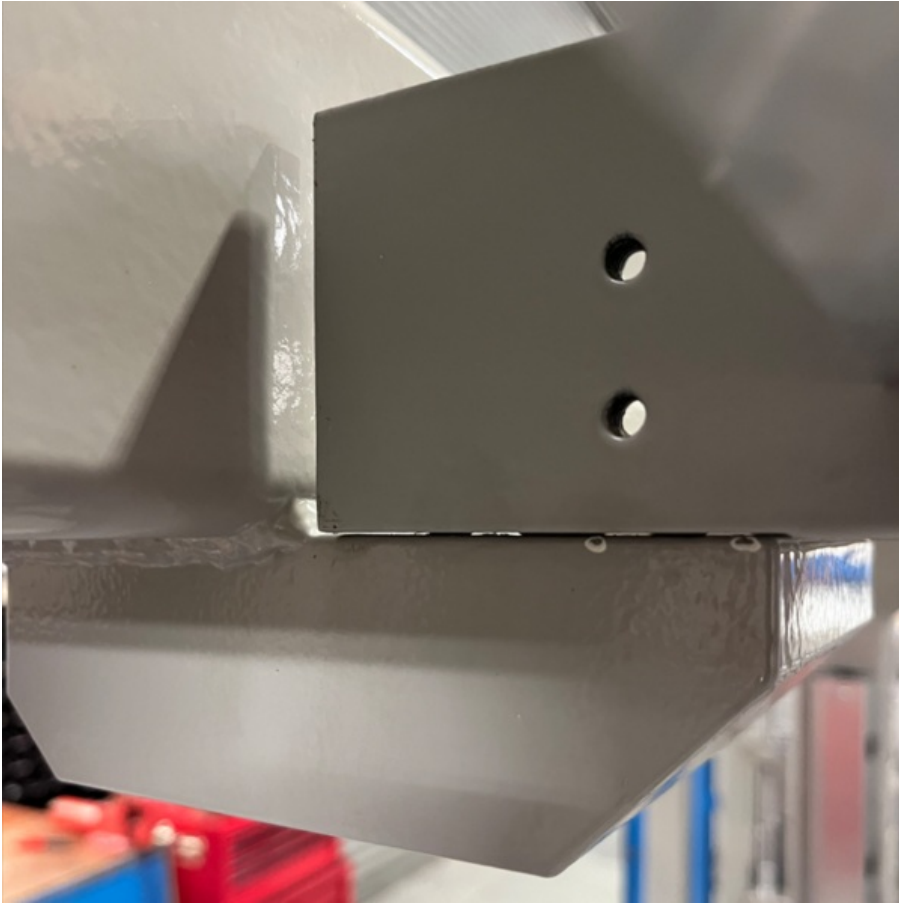

Fichier:R0015310 Install V Notch Subframe Screenshot 2023-09-21 212917.png



R0015310_Install_V_Notch_Subframe_Screenshot_2023-09-21_212917

File history

Click on a date/time to view the file as it appeared at that time.

	Date/Time	Thumbnail	Dimensions	User	Comment
current	22:29, 21 September 2023		736 × 734 (707 KB)	Gareth Green (talk contribs)	R0015310_Install_V_Notch_Subframe_Screenshot_2023-09-21_212917