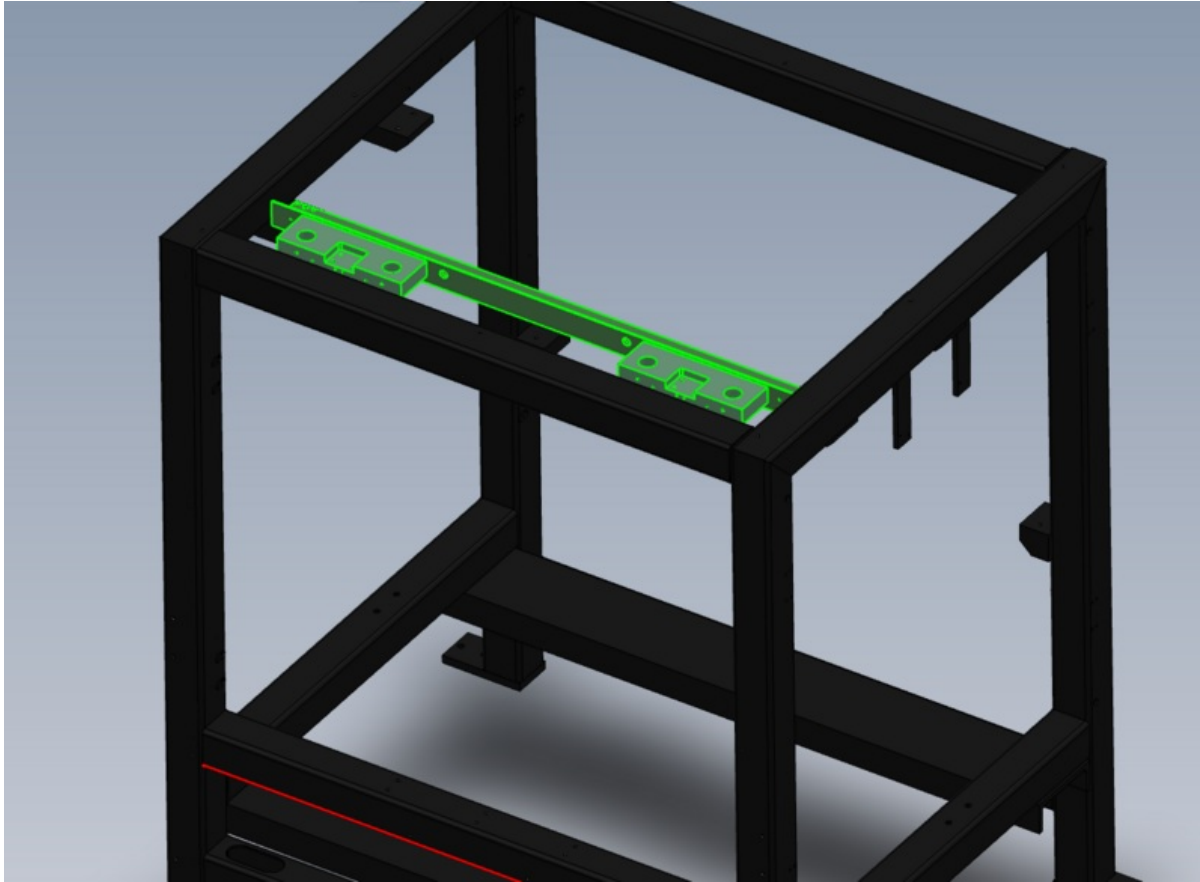

Fichier:R0015310 Install V Notch Subframe Screenshot 2023-09-21 212658.png



R0015310_Install_V_Notch_Subframe_Screenshot_2023-09-21_212658

File history

Click on a date/time to view the file as it appeared at that time.

	Date/Time	Thumbnail	Dimensions	User	Comment
current	22:27, 21 September 2023		1,168 × 854 (186 KB)	Gareth Green (talk contribs)	R0015310_Install_V_Notch_Subframe_Screenshot_2023-09-21_212658

You cannot overwrite this file.

File usage

The following page links to this file:

R0015310 Install V Notch Subframe

Metadata

This file contains additional information, probably added from the digital camera or scanner used to create or digitize it. If the file has been modified from its original state, some details may not fully reflect the modified file.

Horizontal resolution	37.79 dpc
Vertical resolution	37.79 dpc