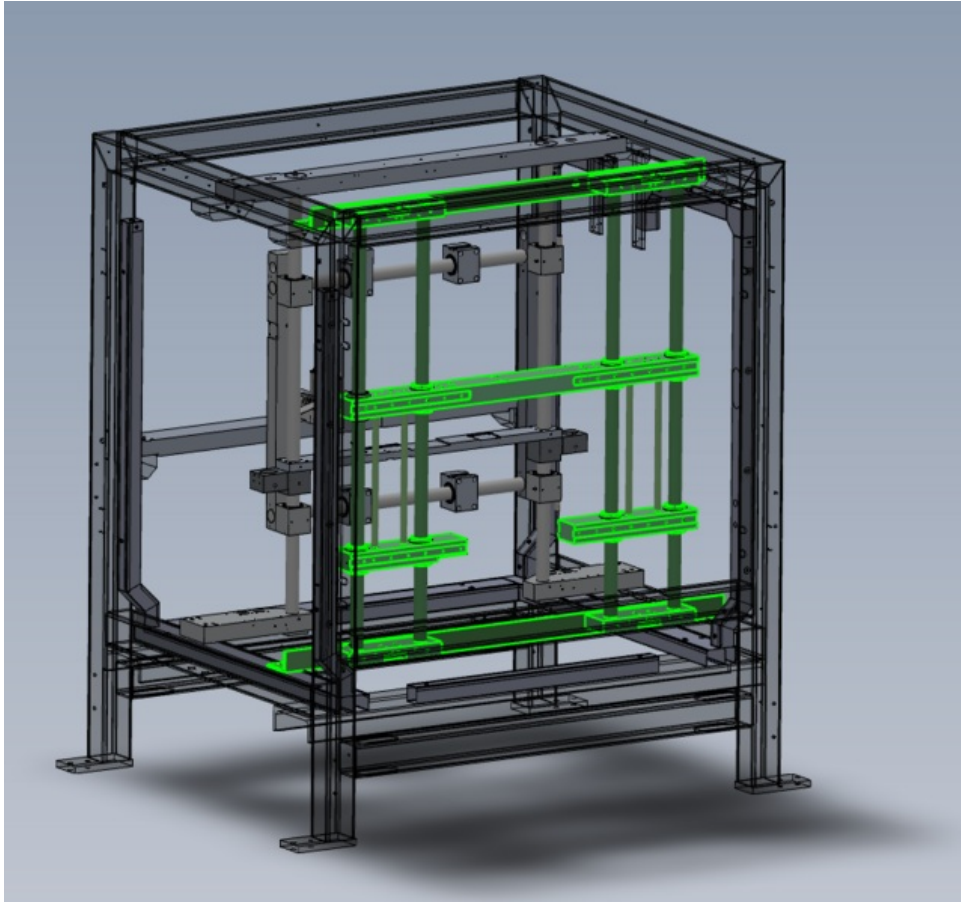

Fichier:R0015310 Install V Notch Subframe Screenshot 2023-09-21 103712.png



R0015310_Install_V_Notch_Subframe_Screenshot_2023-09-21_103712

File history

Click on a date/time to view the file as it appeared at that time.

	Date/Time	Thumbnail	Dimensions	User	Comment
current	11:37, 21 September 2023		838 × 782 (191 KB)	Gareth Green (talk contribs)	R0015310_Install_V_Notch_Subframe_Screenshot_2023-09-21_103712

You cannot overwrite this file.

File usage

The following page links to this file:

R0015310 Install V Notch Subframe

Metadata

This file contains additional information, probably added from the digital camera or scanner used to create or digitize it. If the file has been modified from its original state, some details may not fully reflect the modified file.

Horizontal resolution	37.79 dpc
Vertical resolution	37.79 dpc