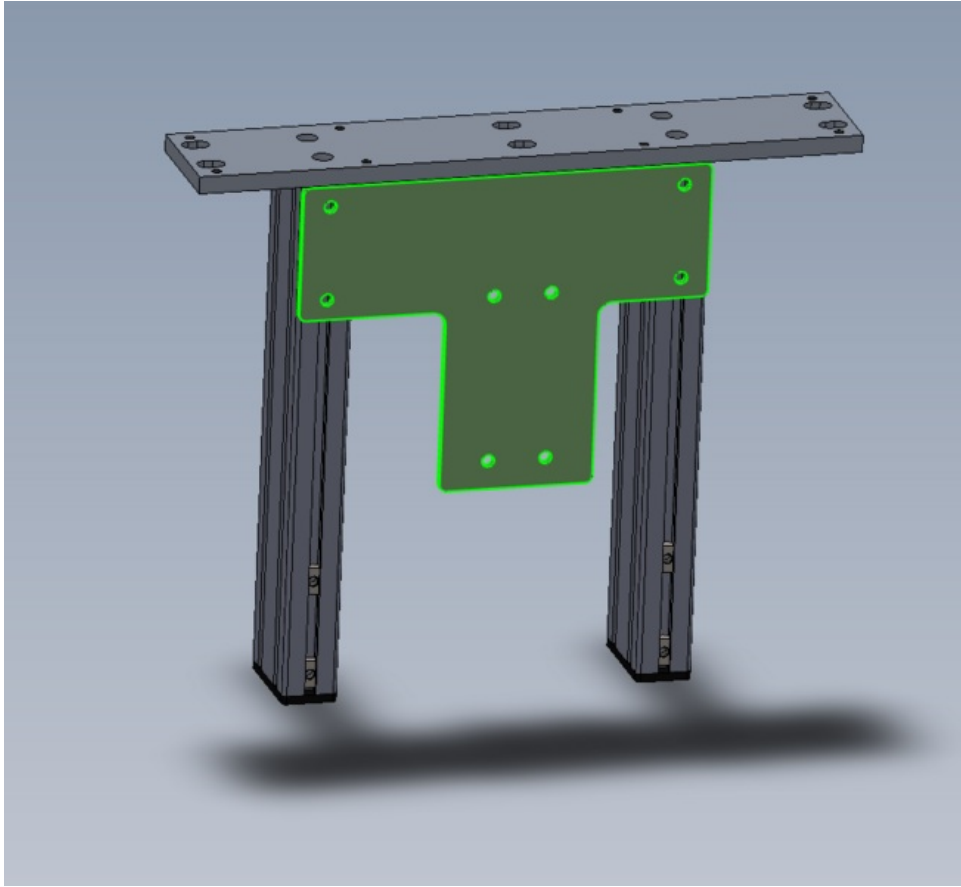

# Fichier:R0015298 Bench Assemble V notch Clamps Screenshot 2023-08-02 091229.png



R0015298\_Bench\_Assemble\_V\_notch\_Clamps\_Screenshot\_2023-08-02\_091229

## File history

Click on a date/time to view the file as it appeared at that time.

	Date/Time	Thumbnail	Dimensions	User	Comment
current	10:13, 2 August 2023		872 × 800 (72 KB)	Gareth Green (talk   contribs)	R0015298_Bench_Assemble_V_notch_Clamps_Screenshot_2023-08-02_091229

Horizontal resolution	37.79 dpc
Vertical resolution	37.79 dpc