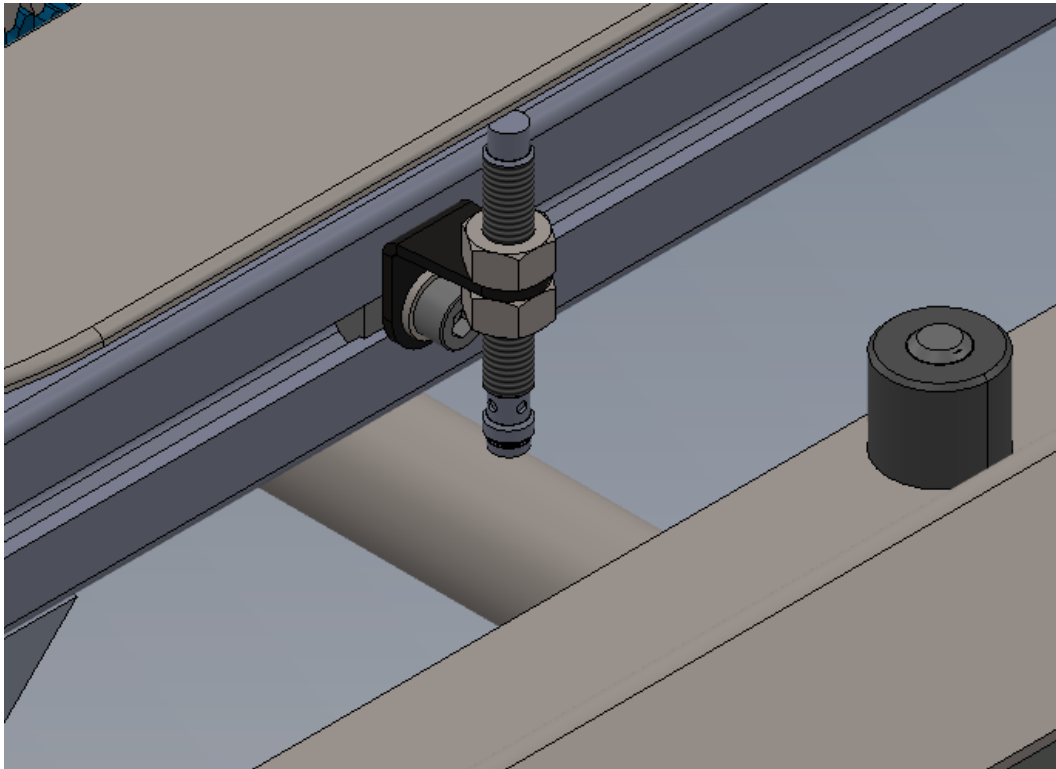

# Fichier:R0015293 Install Flap Sensor Beam Screenshot 2024-01-29 085804.png

No higher resolution available.


## File history

Click on a date/time to view the file as it appeared at that time.

	Date/Time	Thumbnail	Dimensions	User	Comment
current	10:58, 29 January 2024		687 × 497 (67 KB)	Gareth Green (talk   contribs)	R0015293_Install_Flap_Sensor_Beam_Screenshot_2024-01-29_085804