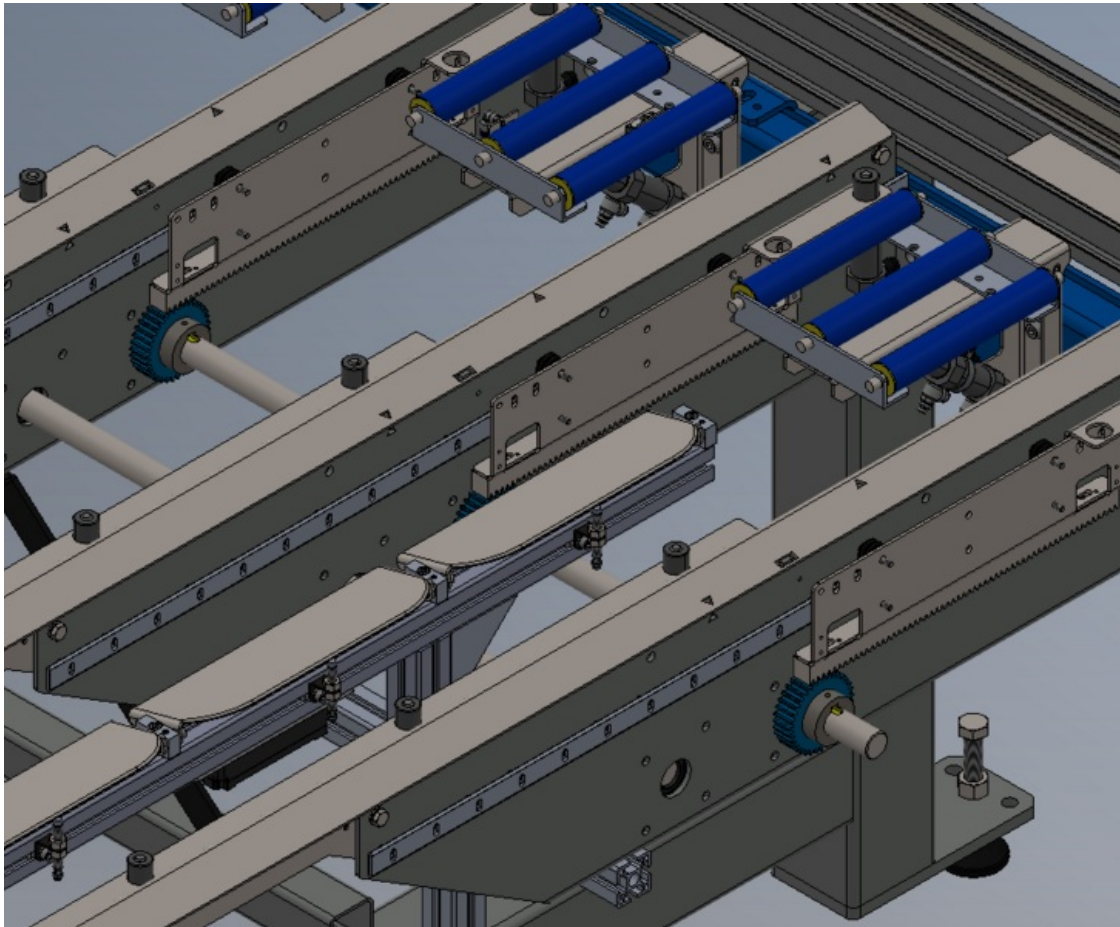

Fichier:R0015293 Install Flap Sensor Beam Screenshot 2024-01-29 085737.png



R0015293_Install_Flap_Sensor_Beam_Screenshot_2024-01-29_085737

File history

Click on a date/time to view the file as it appeared at that time.

	Date/Time	Thumbnail	Dimensions	User	Comment
current	10:57, 29 January 2024		892 × 733 (204 KB)	Gareth Green (talk contribs)	R0015293_Install_Flap_Sensor_Beam_Screenshot_2024-01-29_085737

Horizontal resolution	37.79 dpc
Vertical resolution	37.79 dpc