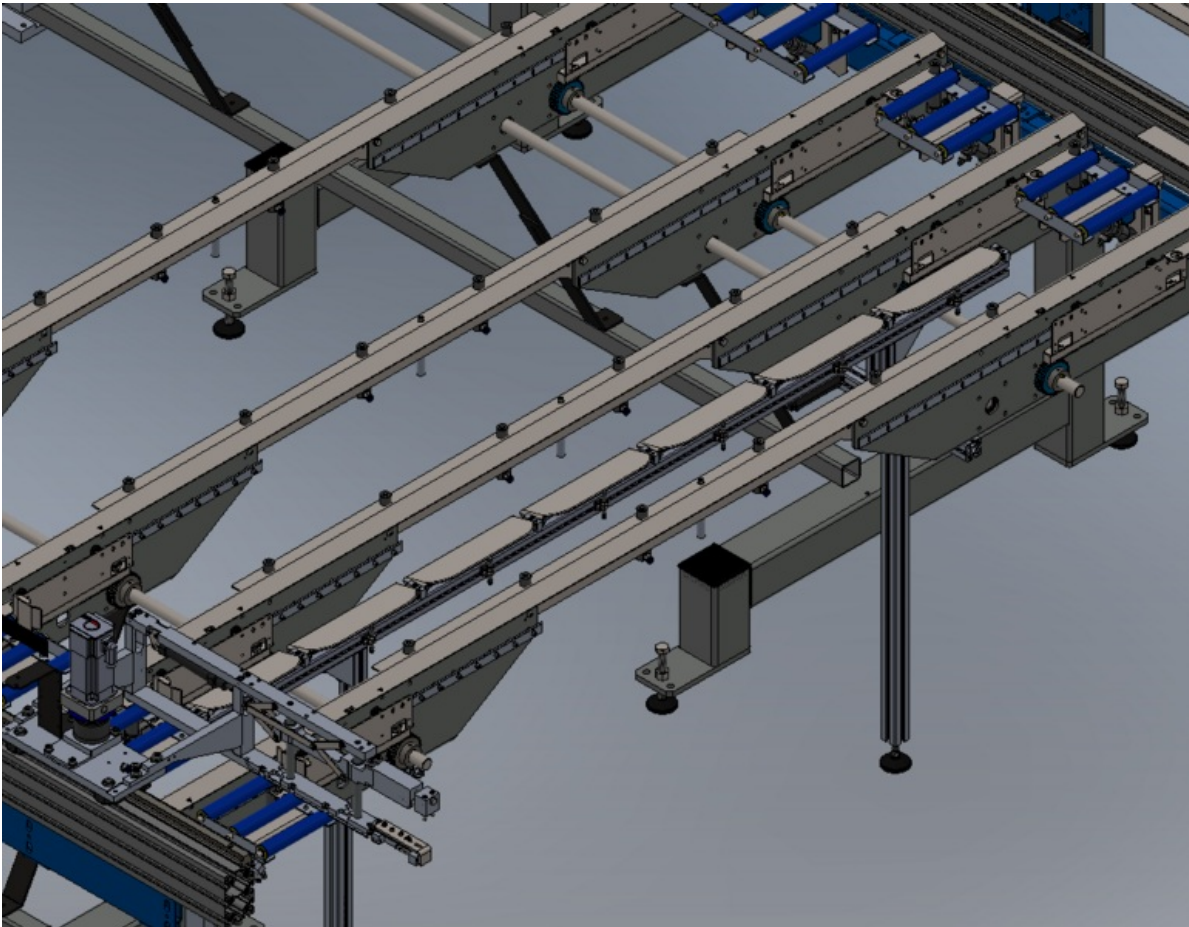

# Fichier:R0015293 Install Flap Sensor Beam Screenshot 2024-01-29 085730.png



R0015293\_Install\_Flap\_Sensor\_Beam\_Screenshot\_2024-01-29\_085730

## File history

Click on a date/time to view the file as it appeared at that time.

	Date/Time	Thumbnail	Dimensions	User	Comment
current	10:57, 29 January 2024		1,033 × 799 (255 KB)	Gareth Green (talk   contribs)	R0015293_Install_Flap_Sensor_Beam_Screenshot_2024-01-29_085730

Horizontal resolution	37.79 dpc
Vertical resolution	37.79 dpc