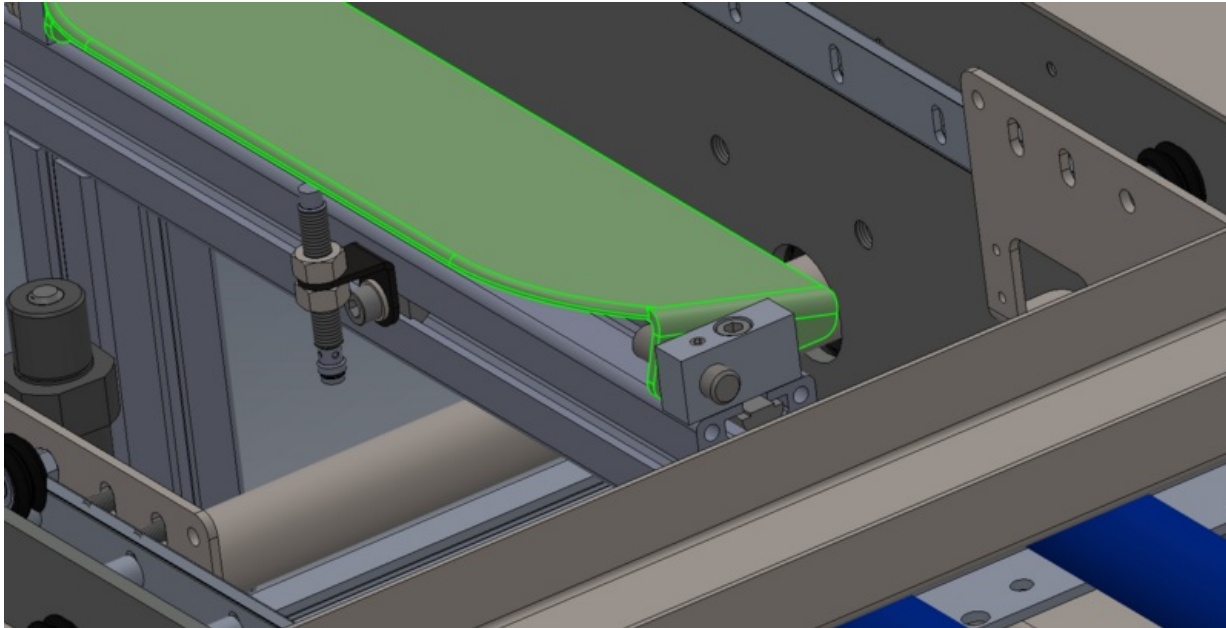

Fichier:R0015293 Install Flap Sensor Beam Screenshot 2023-10-30 152710.png



R0015293_Install_Flap_Sensor_Beam_Screenshot_2023-10-30_152710

File history

Click on a date/time to view the file as it appeared at that time.

	Date/Time	Thumbnail	Dimensions	User	Comment
current	17:34, 30 October 2023		1,521 × 774 (239 KB)	Gareth Green (talk contribs)	R0015293_Install_Flap_Sensor_Beam_Screenshot_2023-10-30_152710

Horizontal resolution	37.79 dpc
Vertical resolution	37.79 dpc