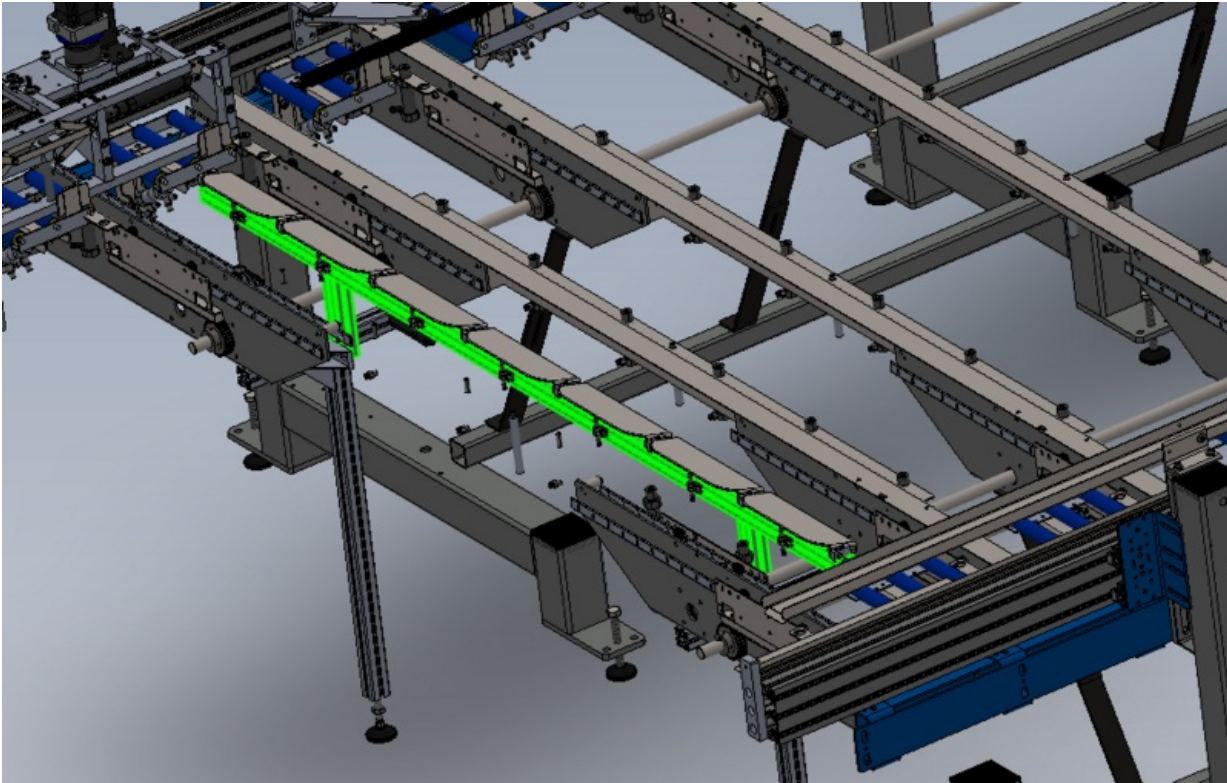

Fichier:R0015293 Install Flap Sensor Beam Screenshot 2023-10-30 150029.png



R0015293_Install_Flap_Sensor_Beam_Screenshot_2023-10-30_150029

File history

Click on a date/time to view the file as it appeared at that time.

	Date/Time	Thumbnail	Dimensions	User	Comment
current	17:00, 30 October 2023		939 × 595 (241 KB)	Gareth Green (talk contribs)	R0015293_Install_Flap_Sensor_Beam_Screenshot_2023-10-30_150029

Horizontal resolution	37.79 dpc
Vertical resolution	37.79 dpc