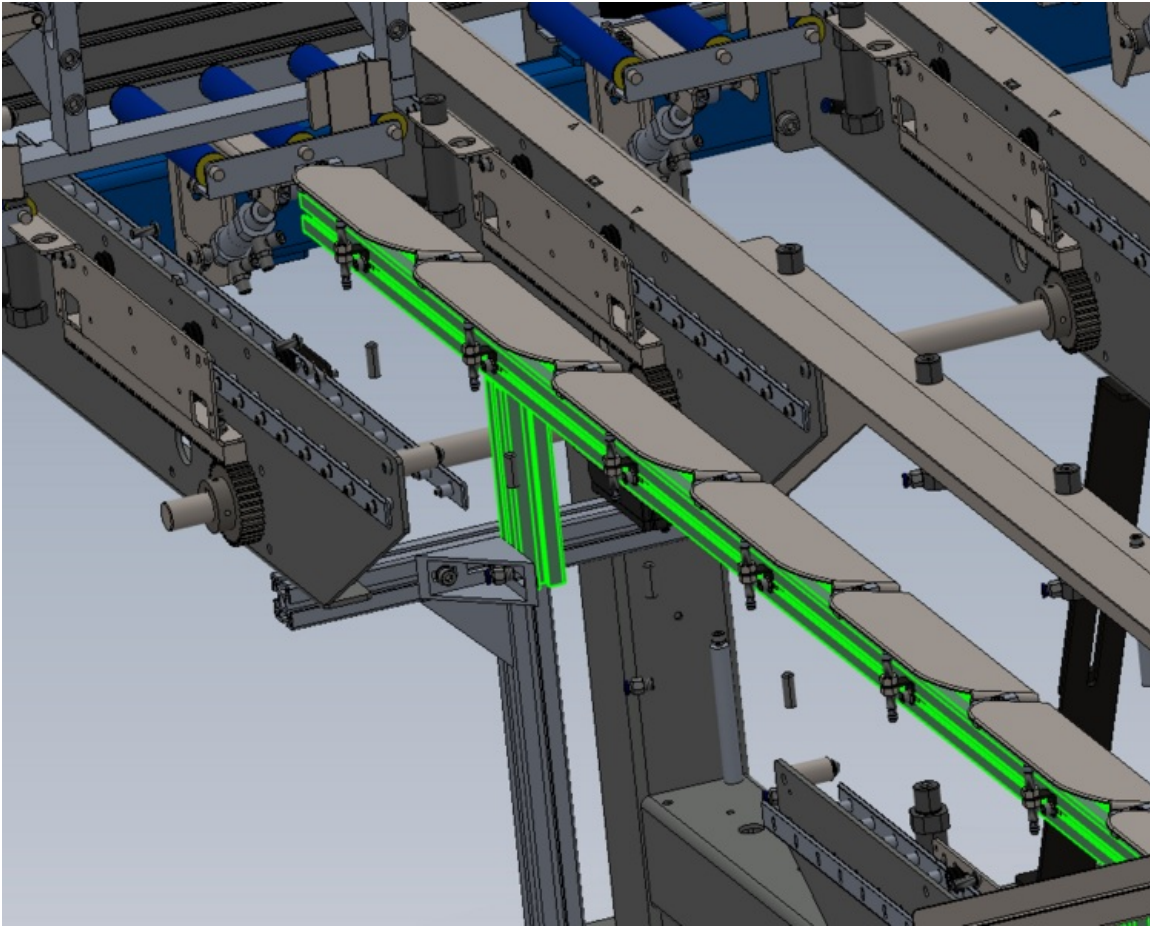

# Fichier:R0015293 Install Flap Sensor Beam Screenshot 2023-10-30 145840.png



R0015293\_Install\_Flap\_Sensor\_Beam\_Screenshot\_2023-10-30\_145840

## File history

Click on a date/time to view the file as it appeared at that time.

	Date/Time	Thumbnail	Dimensions	User	Comment
current	16:58, 30 October 2023		968 × 773 (221 KB)	Gareth Green (talk   contribs)	R0015293_Install_Flap_Sensor_Beam_Screenshot_2023-10-30_145840

Horizontal resolution	37.79 dpc
Vertical resolution	37.79 dpc