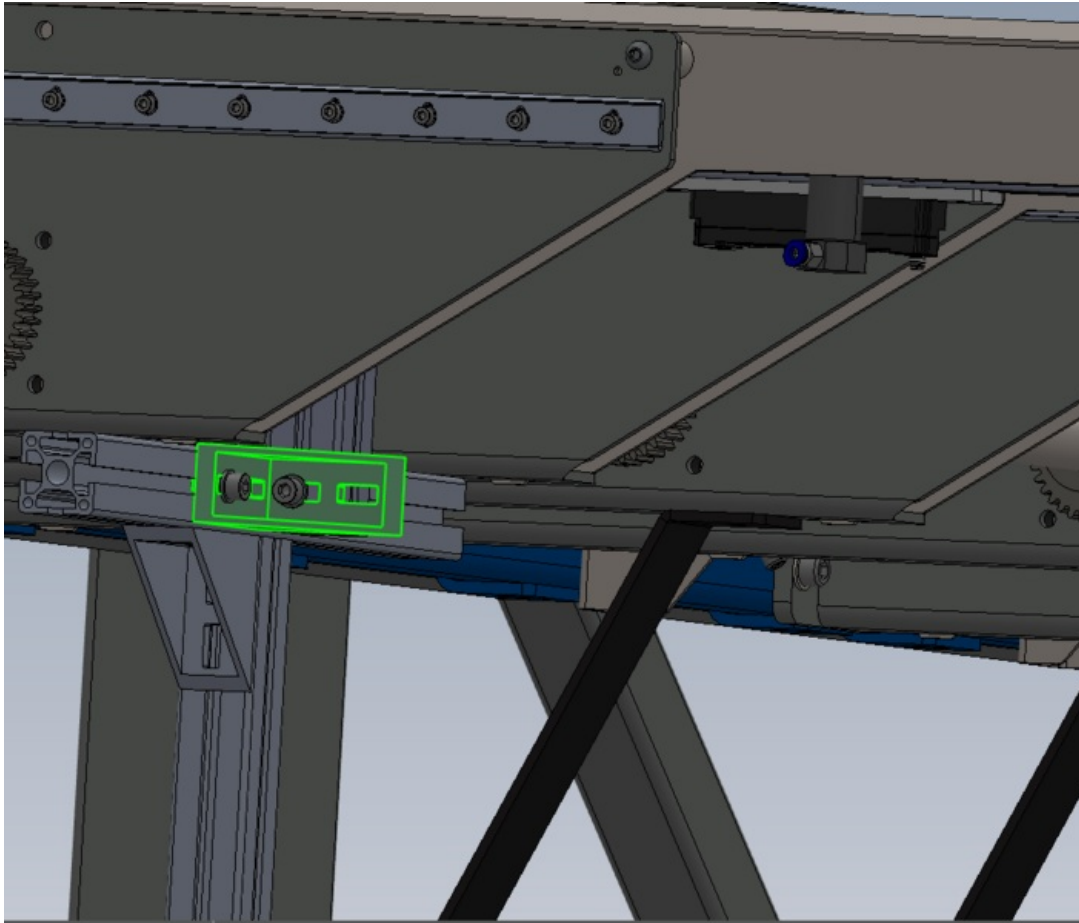

# Fichier:R0015293 Install Flap Sensor Beam Screenshot 2023-10-30 145440.png



R0015293\_Install\_Flap\_Sensor\_Beam\_Screenshot\_2023-10-30\_145440

## File history

Click on a date/time to view the file as it appeared at that time.

	Date/Time	Thumbnail	Dimensions	User	Comment
current	16:54, 30 October 2023		929 × 791 (75 KB)	Gareth Green (talk   contribs)	R0015293_Install_Flap_Sensor_Beam_Screenshot_2023-10-30_145440

Horizontal resolution	37.79 dpc
Vertical resolution	37.79 dpc