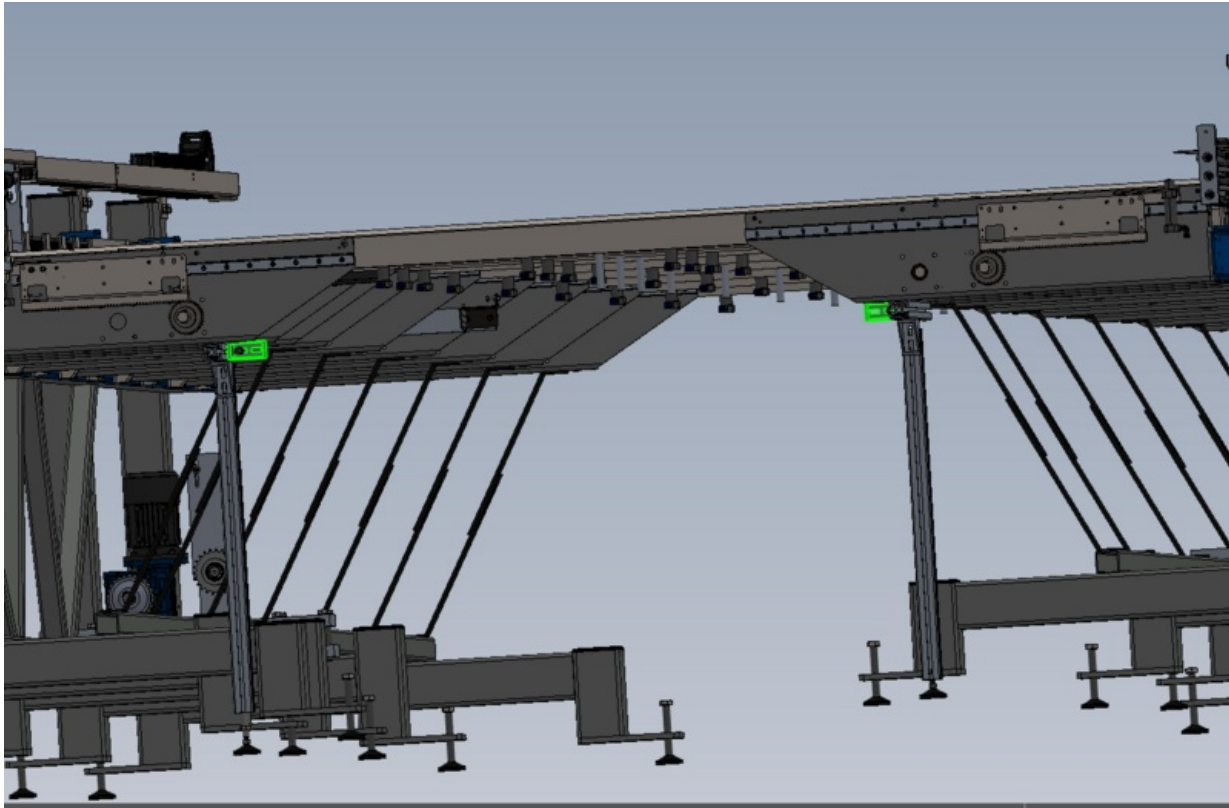

Fichier:R0015293 Install Flap Sensor Beam Screenshot 2023-10-30 145418.png



R0015293_Install_Flap_Sensor_Beam_Screenshot_2023-10-30_145418

File history

Click on a date/time to view the file as it appeared at that time.

	Date/Time	Thumbnail	Dimensions	User	Comment
current	16:54, 30 October 2023		1,267 × 832 (121 KB)	Gareth Green (talk contribs)	R0015293_Install_Flap_Sensor_Beam_Screenshot_2023-10-30_145418

You cannot overwrite this file.

File usage

The following page links to this file:

R0015293 Install Flap Sensor Beam

Metadata

This file contains additional information, probably added from the digital camera or scanner used to create or digitize it. If the file has been modified from its original state, some details may not fully reflect the modified file.

Horizontal resolution	37.79 dpc
Vertical resolution	37.79 dpc