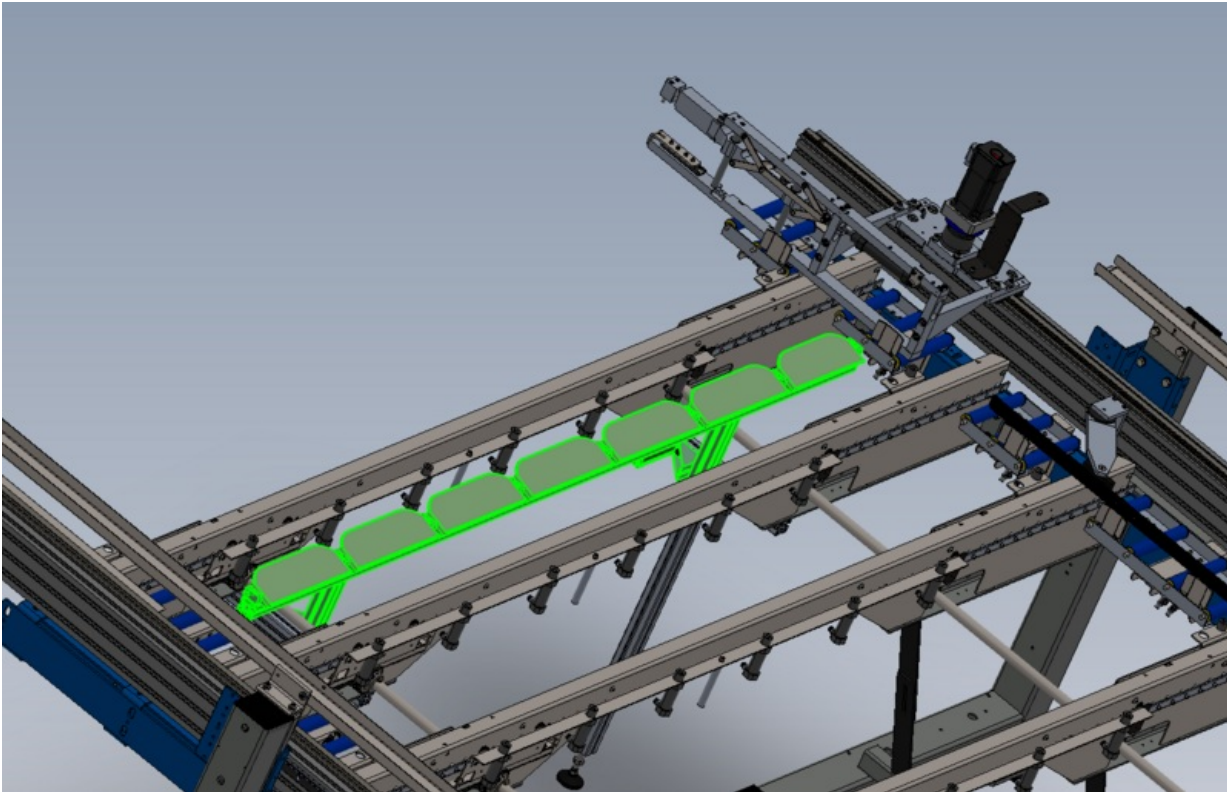

Fichier:R0015293 Install Flap Sensor Beam Screenshot 2023-10-30 145001.png



R0015293_Install_Flap_Sensor_Beam_Screenshot_2023-10-30_145001

File history

Click on a date/time to view the file as it appeared at that time.

	Date/Time	Thumbnail	Dimensions	User	Comment
current	16:50, 30 October 2023		1,260 × 810 (272 KB)	Gareth Green (talk contribs)	R0015293_Install_Flap_Sensor_Beam_Screenshot_2023-10-30_145001

You cannot overwrite this file.

File usage

The following page links to this file:

R0015293 Install Flap Sensor Beam

Metadata

This file contains additional information, probably added from the digital camera or scanner used to create or digitize it. If the file has been modified from its original state, some details may not fully reflect the modified file.

Horizontal resolution	37.79 dpc
Vertical resolution	37.79 dpc