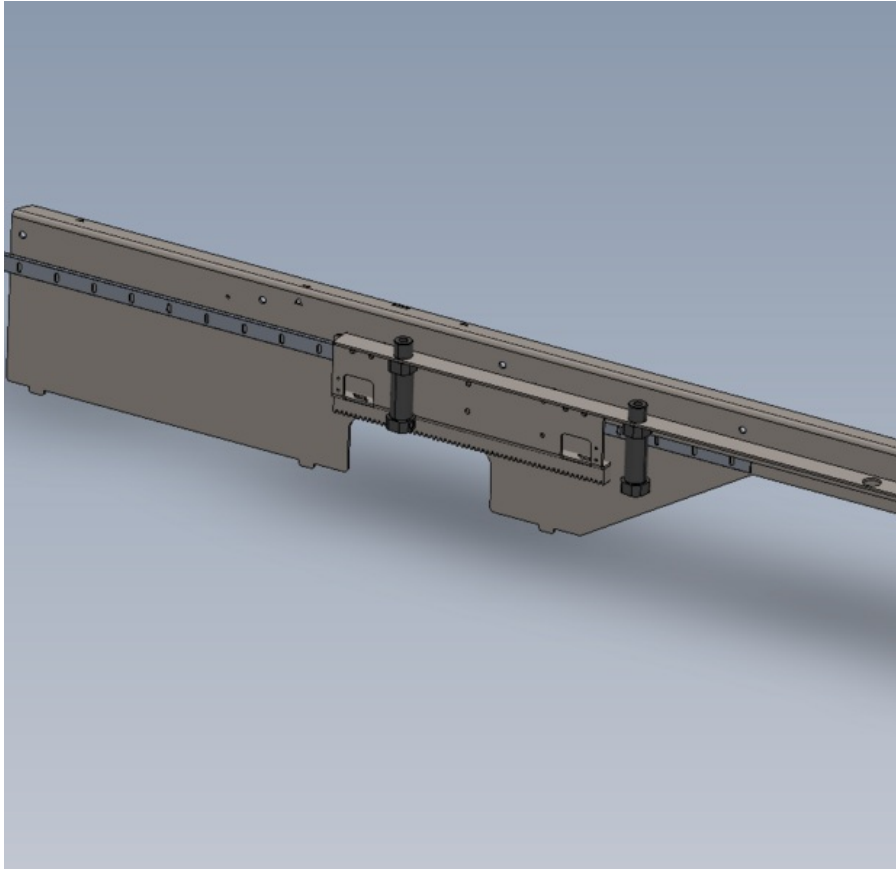

Fichier:R0015292 Install Cylinder Rails and Align Screenshot 2023-11-20 165451.png



R0015292_Install_Cylinder_Rails_and_Align_Screenshot_2023-11-20_165451

File history

Click on a date/time to view the file as it appeared at that time.

	Date/Time	Thumbnail	Dimensions	User	Comment
current	18:55, 20 November 2023		844 × 816 (73 KB)	Gareth Green (talk contribs)	R0015292_Install_Cylinder_Rails_and_Align_Screenshot_2023-11-20_165451

You cannot overwrite this file.

File usage

The following page links to this file:

R0015292 Install Cylinder Rails and Align

Metadata

This file contains additional information, probably added from the digital camera or scanner used to create or digitize it. If the file has been modified from its original state, some details may not fully reflect the modified file.

Horizontal resolution	37.79 dpc
Vertical resolution	37.79 dpc