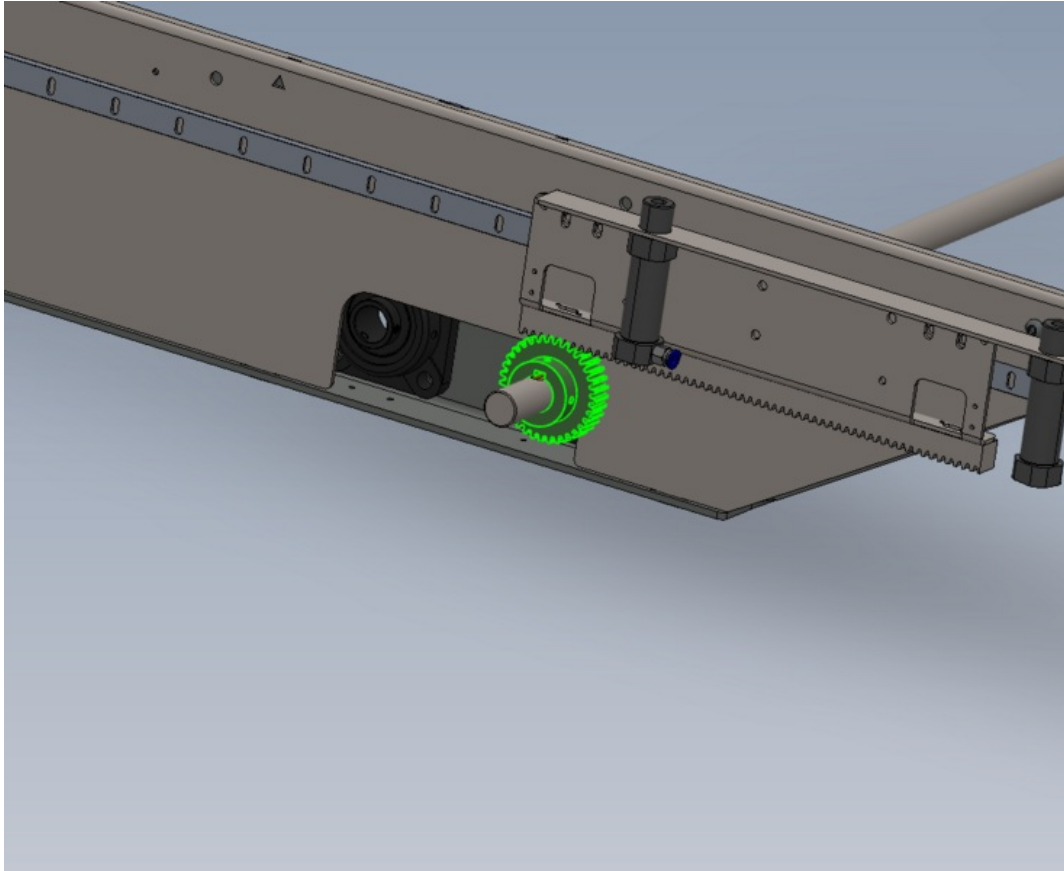

Fichier:R0015292 Install Cylinder Rails and Align Screenshot 2023-11-20 161426.png



R0015292_Install_Cylinder_Rails_and_Align_Screenshot_2023-11-20_161426

File history

Click on a date/time to view the file as it appeared at that time.

	Date/Time	Thumbnail	Dimensions	User	Comment
current	18:30, 20 November 2023		1,023 × 832 (115 KB)	Gareth Green (talk contribs)	R0015292_Install_Cylinder_Rails_and_Align_Screenshot_2023-11-20_161426

You cannot overwrite this file.

File usage

The following page links to this file:

R0015292 Install Cylinder Rails and Align

Metadata

This file contains additional information, probably added from the digital camera or scanner used to create or digitize it. If the file has been modified from its original state, some details may not fully reflect the modified file.

Horizontal resolution	37.79 dpc
Vertical resolution	37.79 dpc