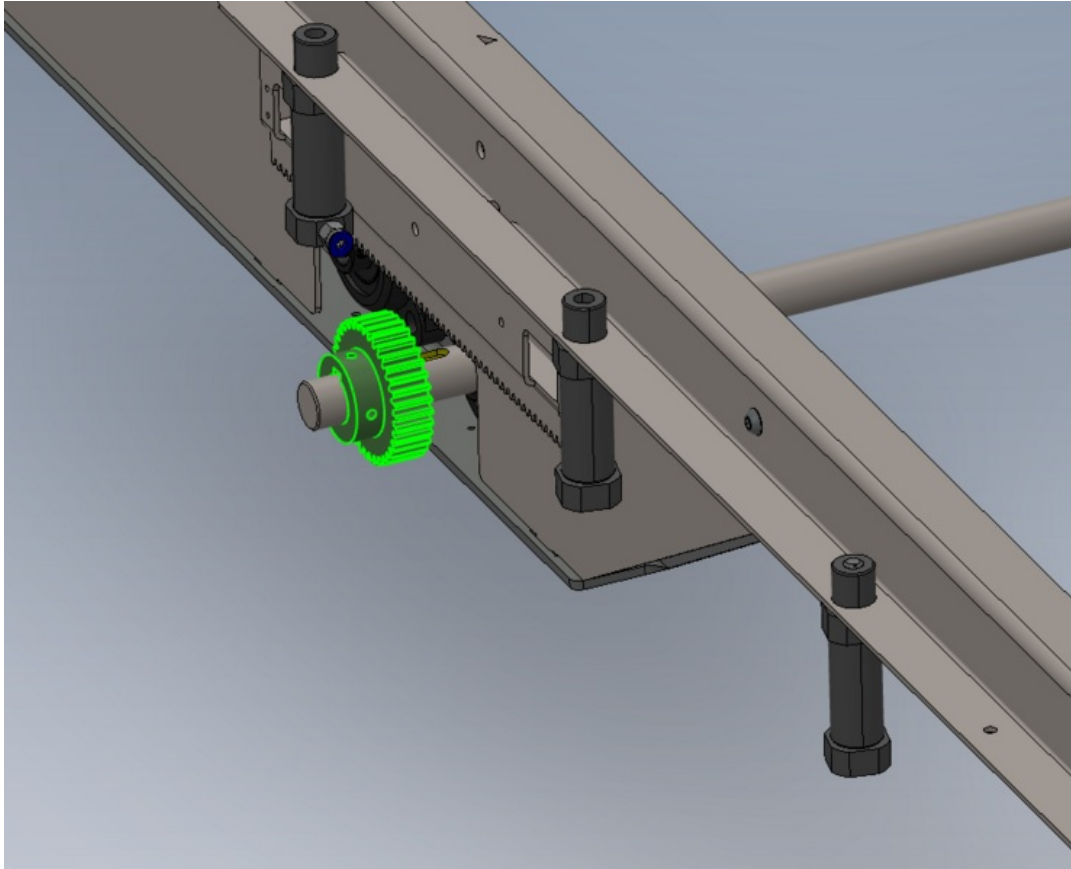

Fichier:R0015292 Install Cylinder Rails and Align Screenshot 2023-11-20 161242.png



R0015292_Install_Cylinder_Rails_and_Align_Screenshot_2023-11-20_161242

File history

Click on a date/time to view the file as it appeared at that time.

	Date/Time	Thumbnail	Dimensions	User	Comment
current	18:30, 20 November 2023		910 × 736 (134 KB)	Gareth Green (talk contribs)	R0015292_Install_Cylinder_Rails_and_Align_Screenshot_2023-11-20_161242

You cannot overwrite this file.

File usage

The following page links to this file:

R0015292 Install Cylinder Rails and Align

Metadata

This file contains additional information, probably added from the digital camera or scanner used to create or digitize it. If the file has been modified from its original state, some details may not fully reflect the modified file.

Horizontal resolution	37.79 dpc
Vertical resolution	37.79 dpc