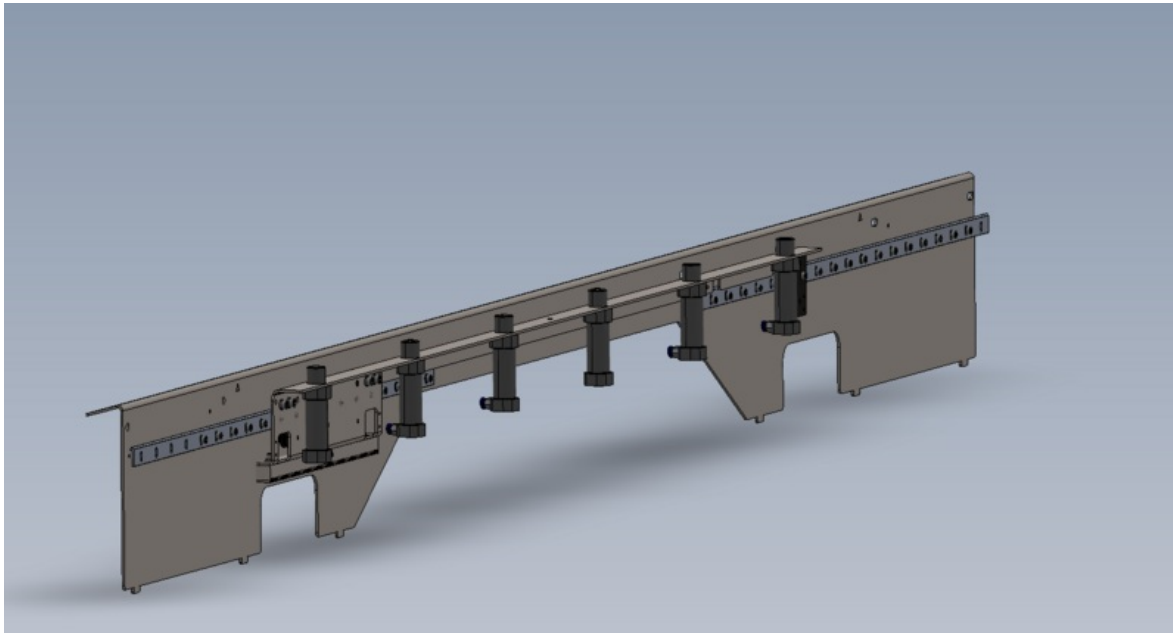

Fichier:R0015292 Install Cylinder Rails and Align Screenshot 2023-10-30 081130.png



R0015292_Install_Cylinder_Rails_and_Align_Screenshot_2023-10-30_081130

File history

Click on a date/time to view the file as it appeared at that time.

	Date/Time	Thumbnail	Dimensions	User	Comment
current	10:20, 30 October 2023		1,356 × 725 (100 KB)	Gareth Green (talk contribs)	R0015292_Install_Cylinder_Rails_and_Align_Screenshot_2023-10-30_081130

You cannot overwrite this file.

File usage

The following page links to this file:

R0015292 Install Cylinder Rails and Align

Metadata

This file contains additional information, probably added from the digital camera or scanner used to create or digitize it. If the file has been modified from its original state, some details may not fully reflect the modified file.

Horizontal resolution	37.79 dpc
Vertical resolution	37.79 dpc