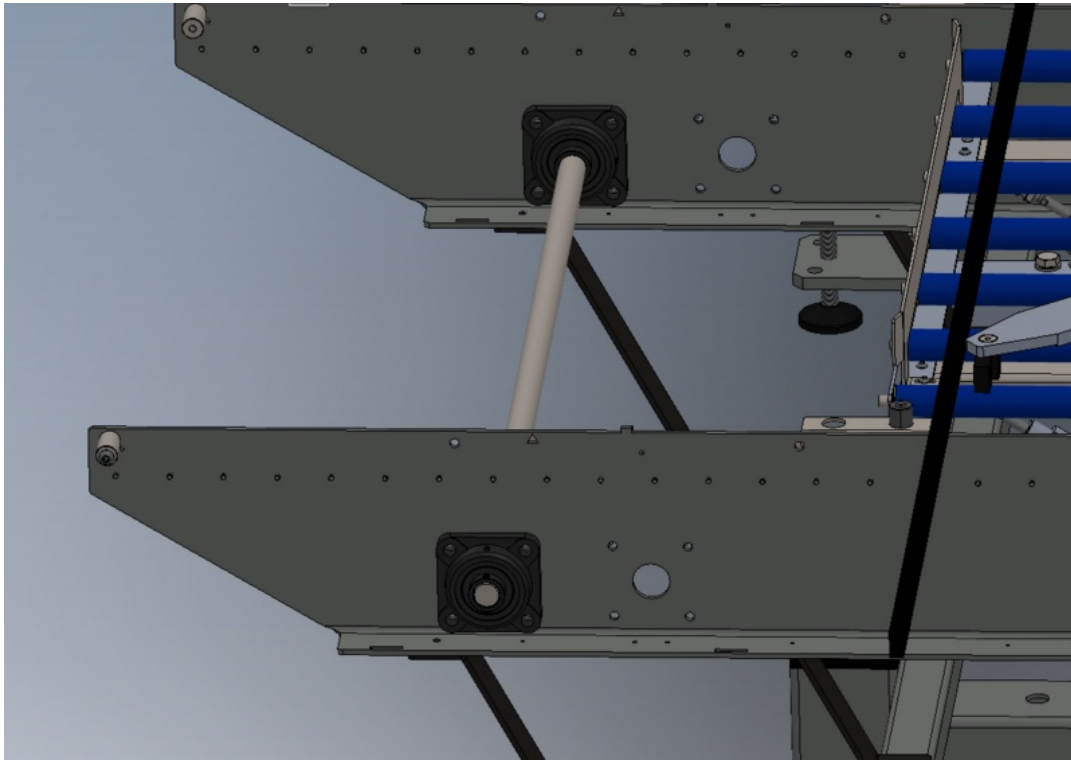

Fichier:R0015291 Install Transfer Beams To Module C and E Screenshot 2023-11-21 074312.png



R0015291_Install_Transfer_Beams_To_Module_C_and_E_Screenshot_2023-11-21_074312

File history

Click on a date/time to view the file as it appeared at that time.

	Date/Time	Thumbnail	Dimensions	User	Comment
current	09:43, 21 November 2023		1,087 × 765 (127 KB)	Gareth Green (talk contribs)	R0015291_Install_Transfer_Beams_To_Module_C_and_E_Screenshot_2023-11-21_074312

You cannot overwrite this file.

File usage

The following page links to this file:

R0015291 Install Transfer Beams To Module C and E

Metadata

This file contains additional information, probably added from the digital camera or scanner used to create or digitize it. If the file has been modified from its original state, some details may not fully reflect the modified file.

Horizontal resolution	37.79 dpc
Vertical resolution	37.79 dpc