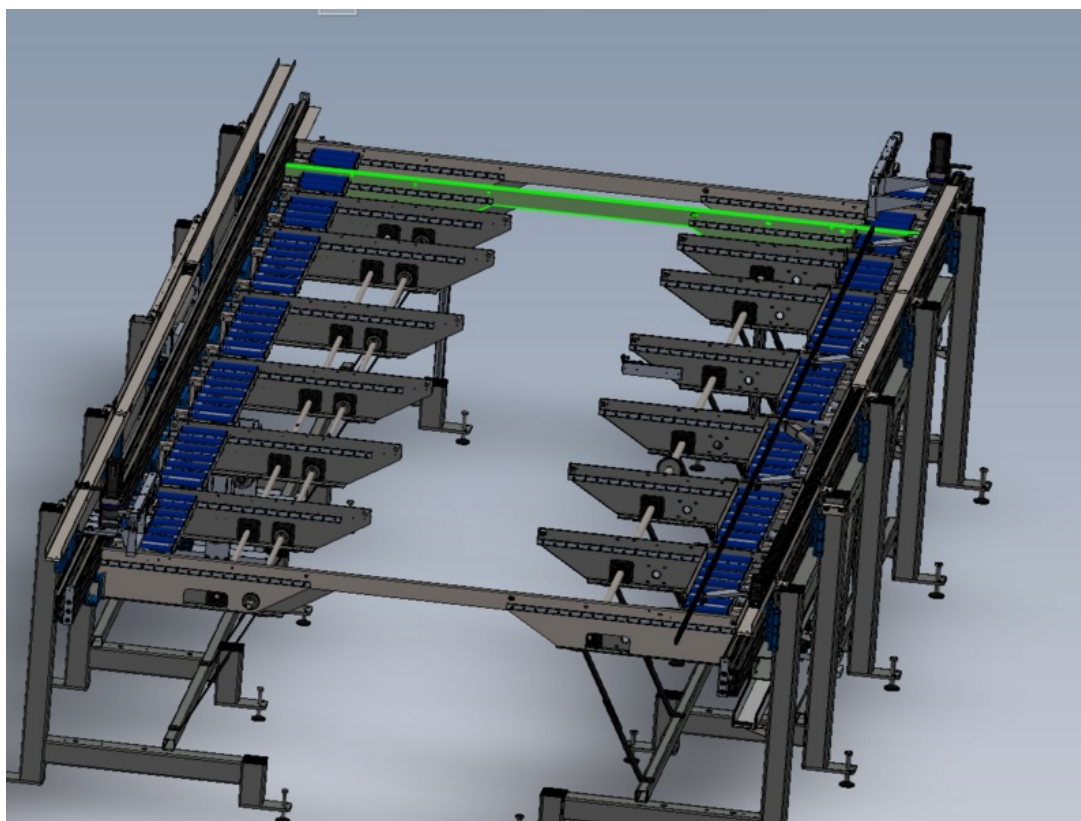

# Fichier:R0015291 Install Transfer Beams To Module C and E Screenshot 2023-10-30 144127.png



R0015291\_Install\_Transfer\_Beams\_To\_Module\_C\_and\_E\_Screenshot\_2023-10-30\_144127

## File history

Click on a date/time to view the file as it appeared at that time.

	Date/Time	Thumbnail	Dimensions	User	Comment
current	16:41, 30 October 2023		1,152 × 868 (348 KB)	Gareth Green (talk   contribs)	R0015291_Install_Transfer_Beams_To_Module_C_and_E_Screenshot_2023-10-30_144127