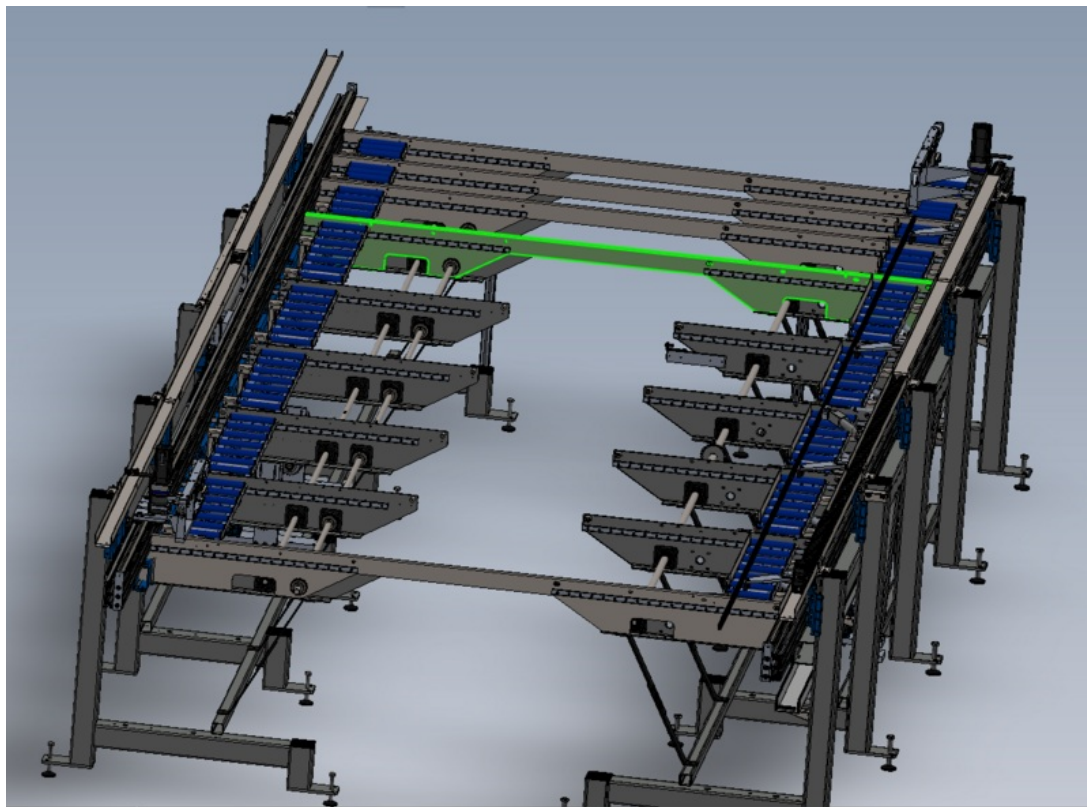

Fichier:R0015291 Install Transfer Beams To Module C and E Screenshot 2023-10-30 144106.png



R0015291_Install_Transfer_Beams_To_Module_C_and_E_Screenshot_2023-10-30_144106

File history

Click on a date/time to view the file as it appeared at that time.

	Date/Time	Thumbnail	Dimensions	User	Comment
current	16:41, 30 October 2023		1,169 × 865 (363 KB)	Gareth Green (talk contribs)	R0015291_Install_Transfer_Beams_To_Module_C_and_E_Screenshot_2023-10-30_144106

You cannot overwrite this file.

File usage

The following page links to this file:

R0015291 Install Transfer Beams To Module C and E

Metadata

This file contains additional information, probably added from the digital camera or scanner used to create or digitize it. If the file has been modified from its original state, some details may not fully reflect the modified file.

Horizontal resolution	37.79 dpc
Vertical resolution	37.79 dpc